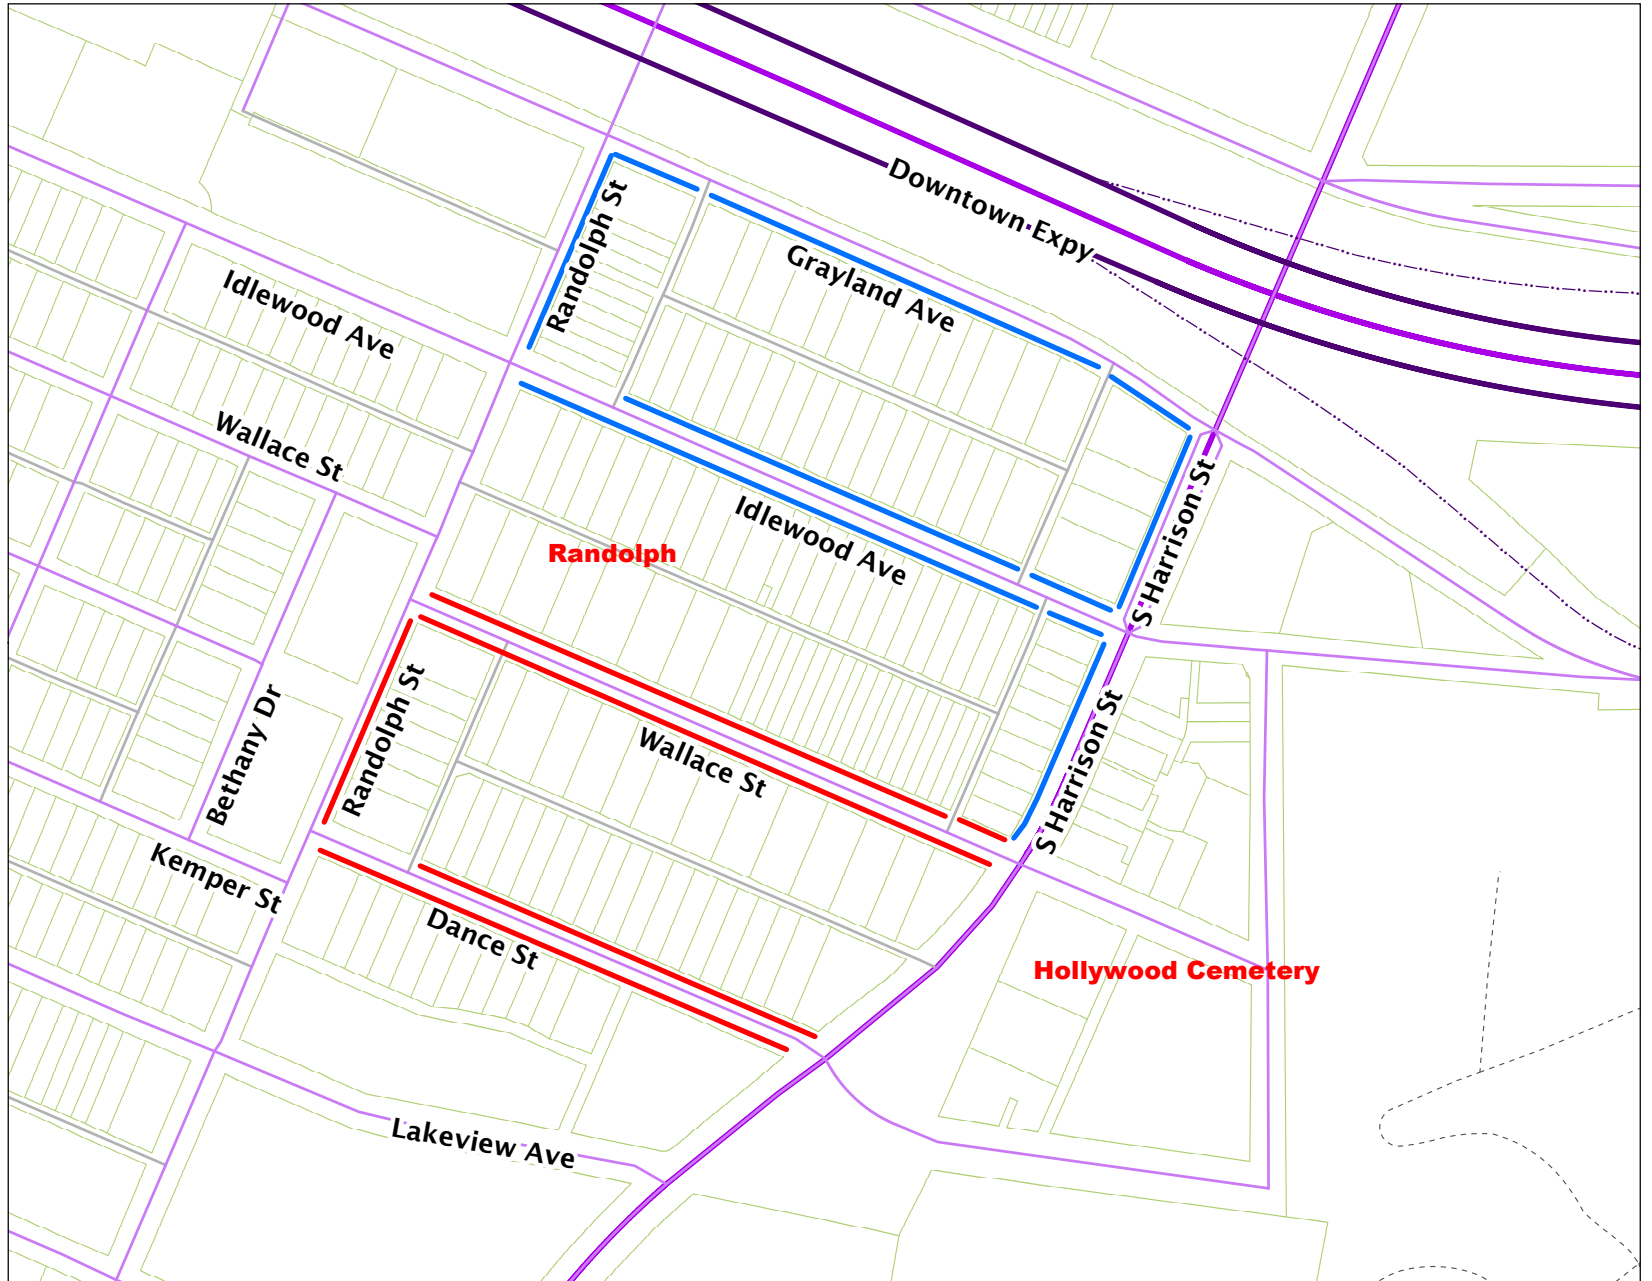

Randolph Residential Parking District

City of Richmond, VA
Geographic Information Systems

Legend

1 Hour Parking Zone

RESTRICTION DETAILS

- 1 Hour Parking Zone
- Monday through Friday
- 7:00 am to 9:00 pm

2 Hour Parking Zone

RESTRICTION DETAILS

- 2 Hour Parking Zone
- Monday through Friday
- 7:00 am to 9:00 pm

Location Reference

1 inch = 237 feet