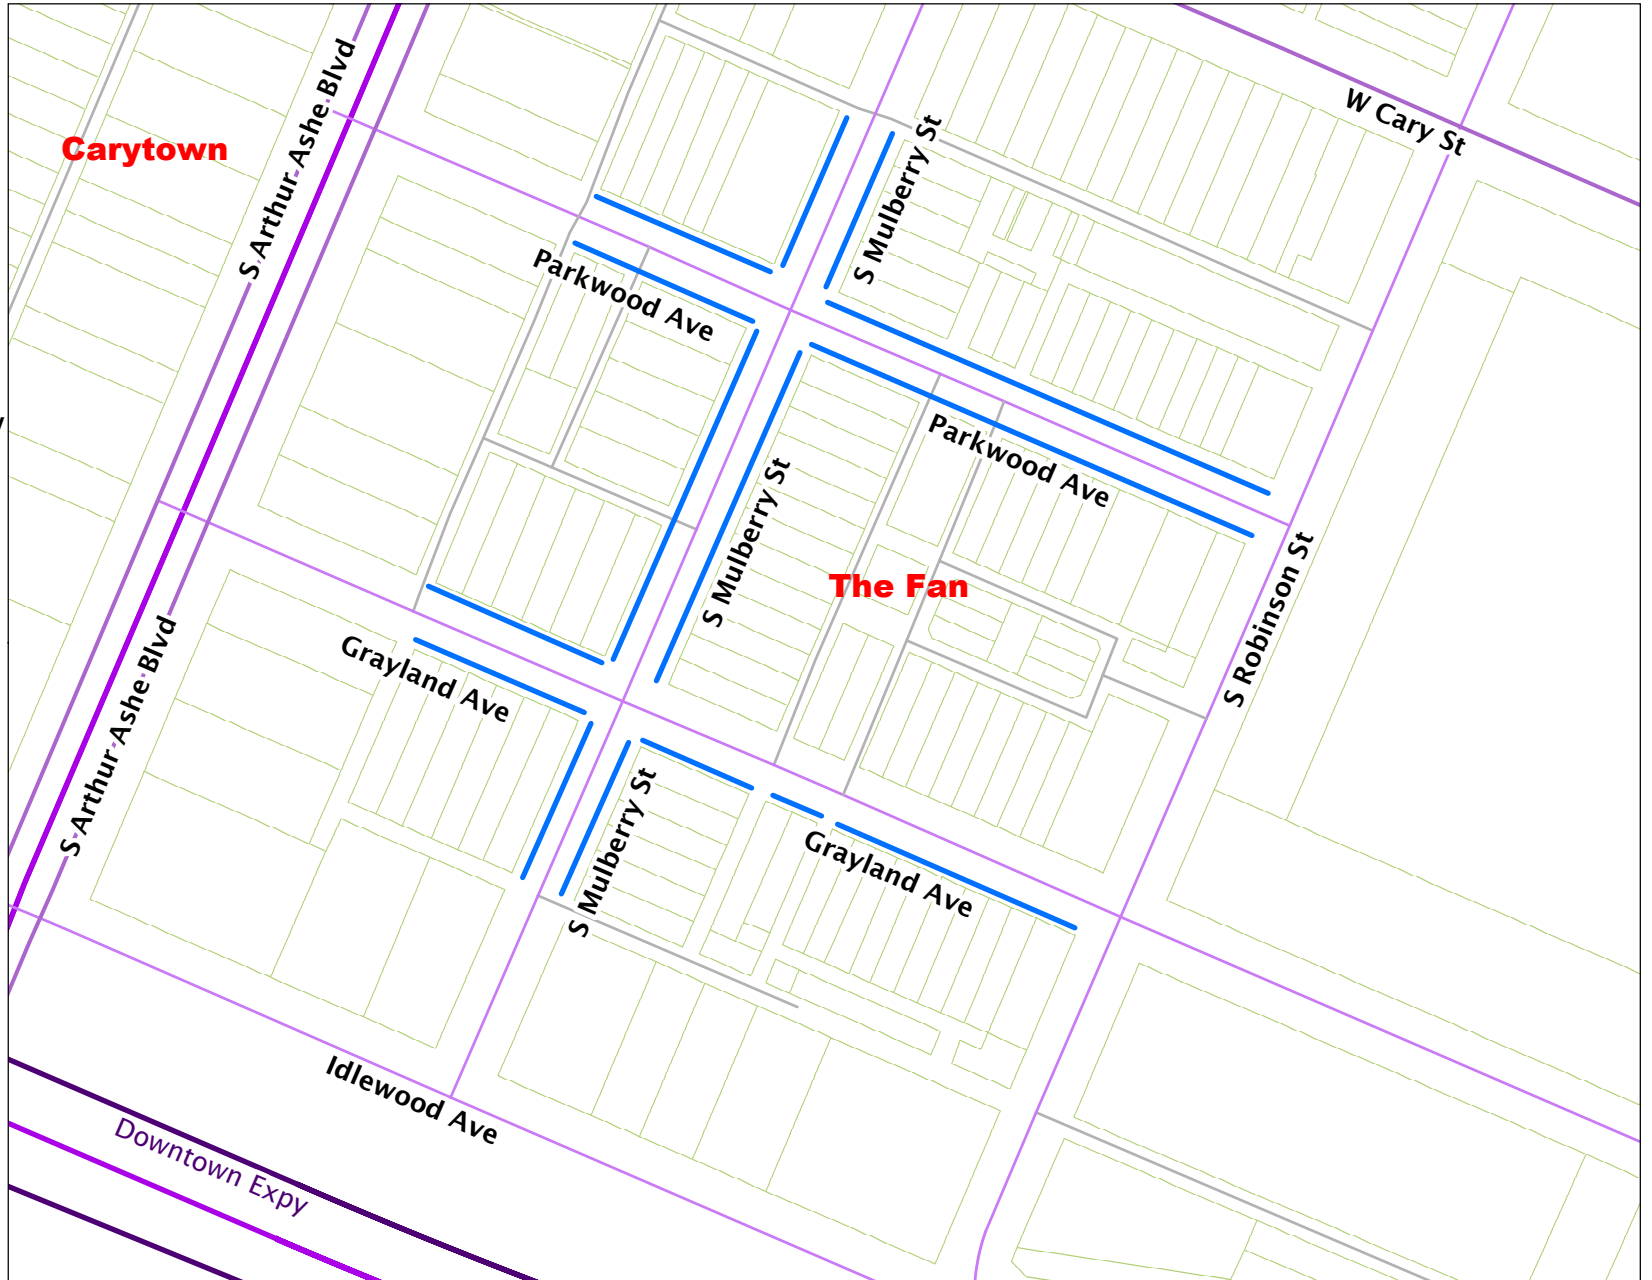

South Mulberry St Residential Parking District

City of Richmond, VA
Geographic Information Systems

Legend

2 Hour Parking Zone

RESTRICTION DETAILS

- 2 Hour Parking Zone
- Sunday through Saturday
- 2:00 pm to 2:00 am