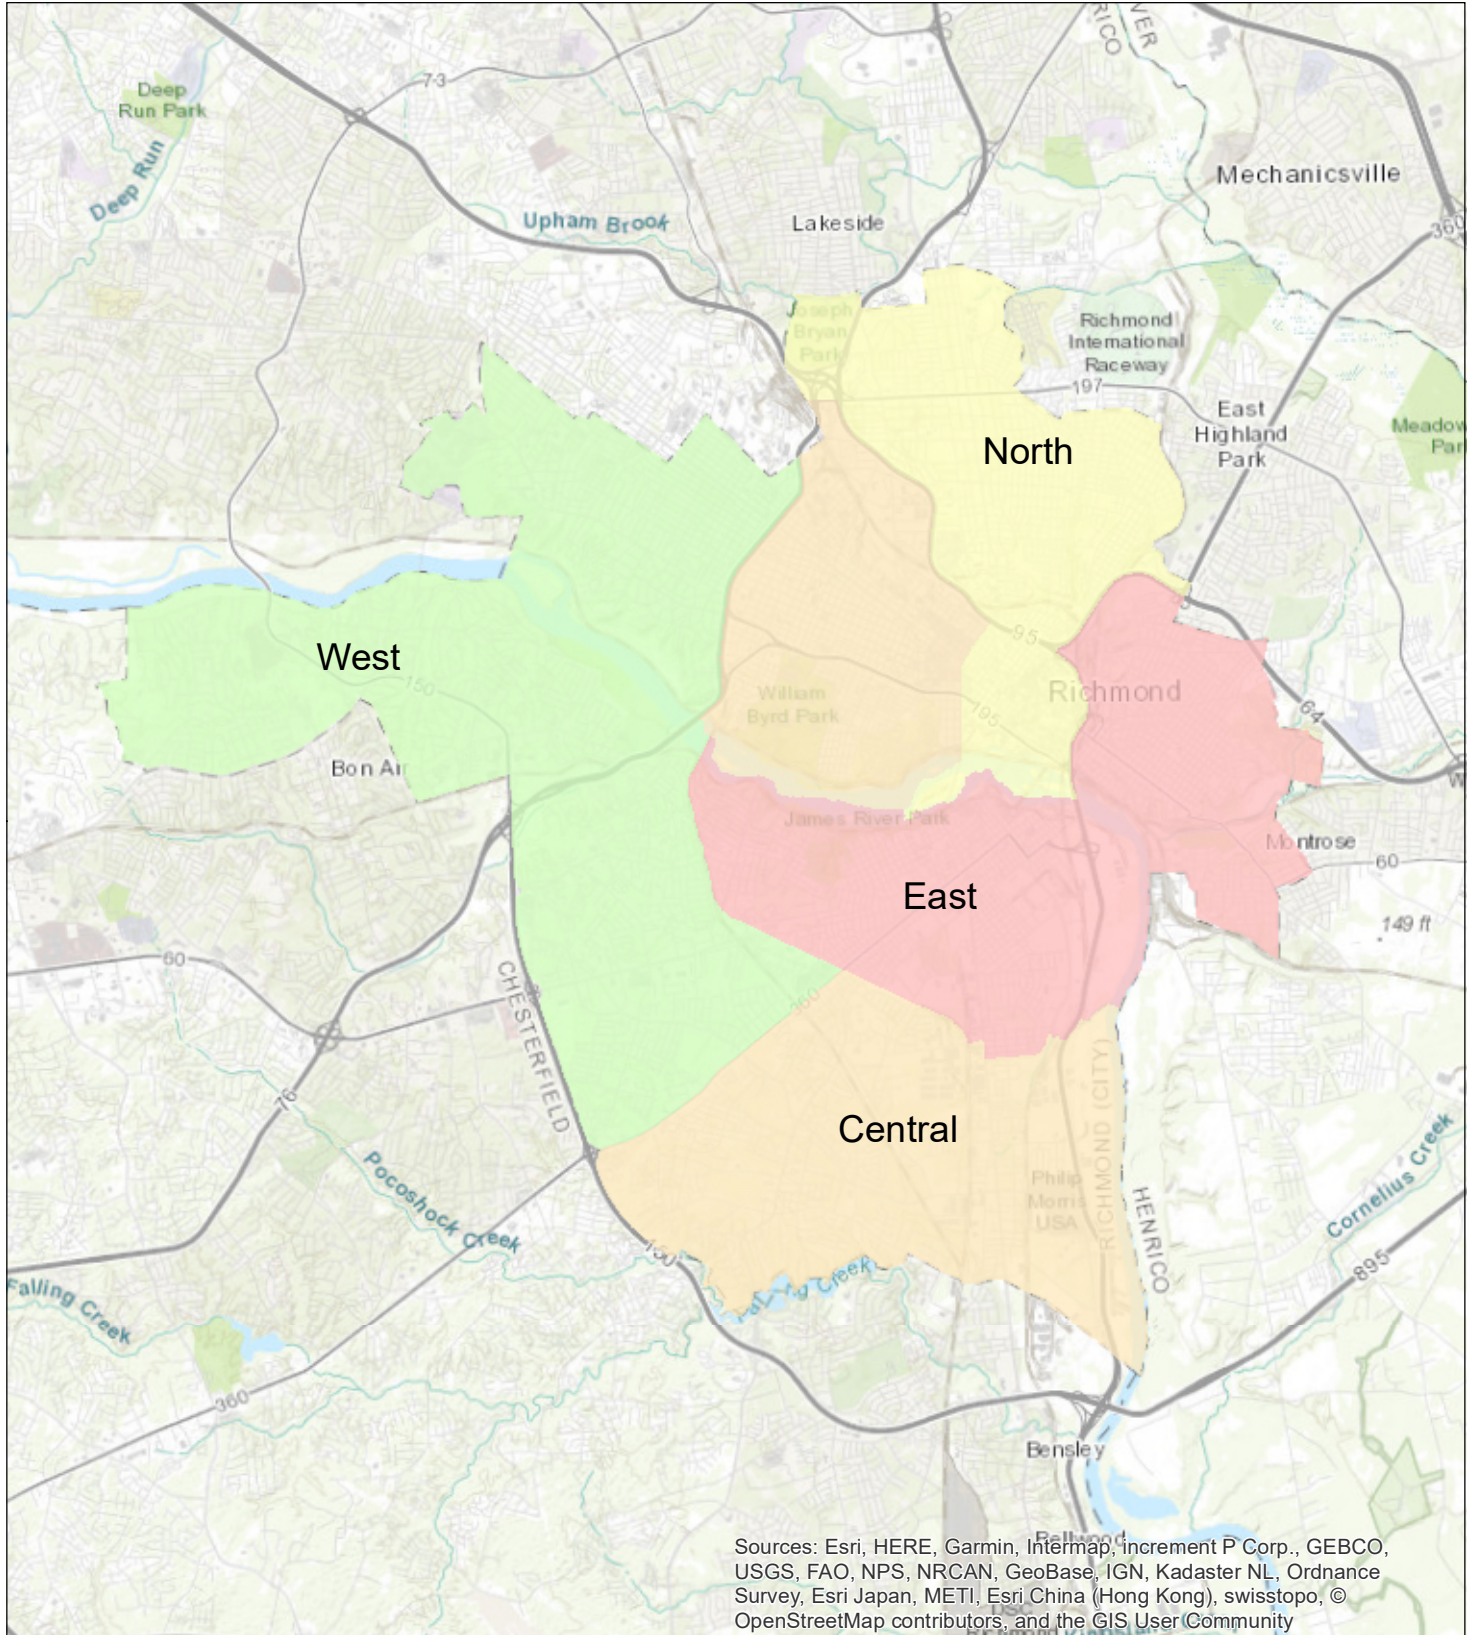

Urban Forestry Service Areas

City of Richmond, VA

Sources: Esri, HERE, Garmin, Intermap, increment P Corp., GEBCO, USGS, FAO, NPS, NRCAN, GeoBase, IGN, Kadaster NL, Ordnance Survey, Esri Japan, METI, Esri China (Hong Kong), swisstopo, © OpenStreetMap contributors, and the GIS User Community

Legend

 Central	 North
 East	 West