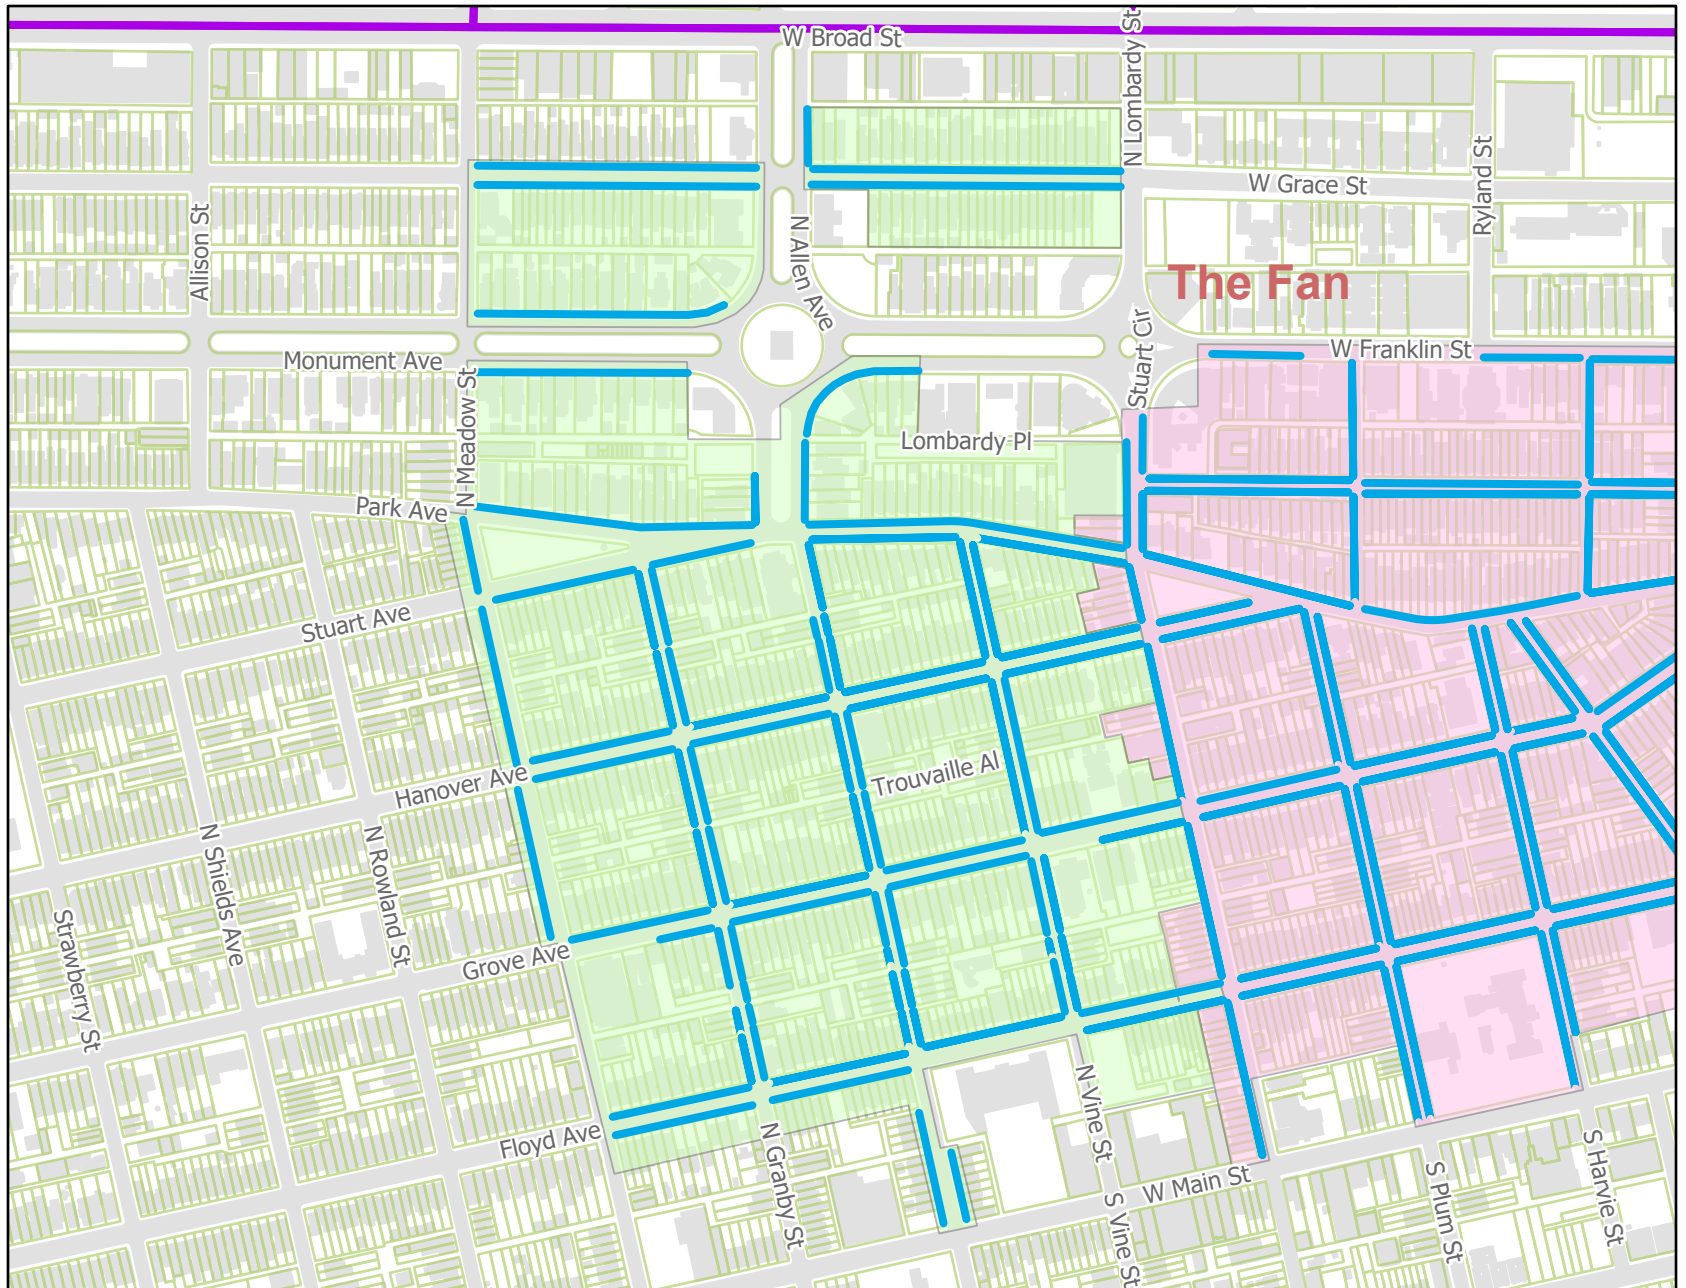

The Fan Permit Parking

City of Richmond, VA
Geographic Information Systems