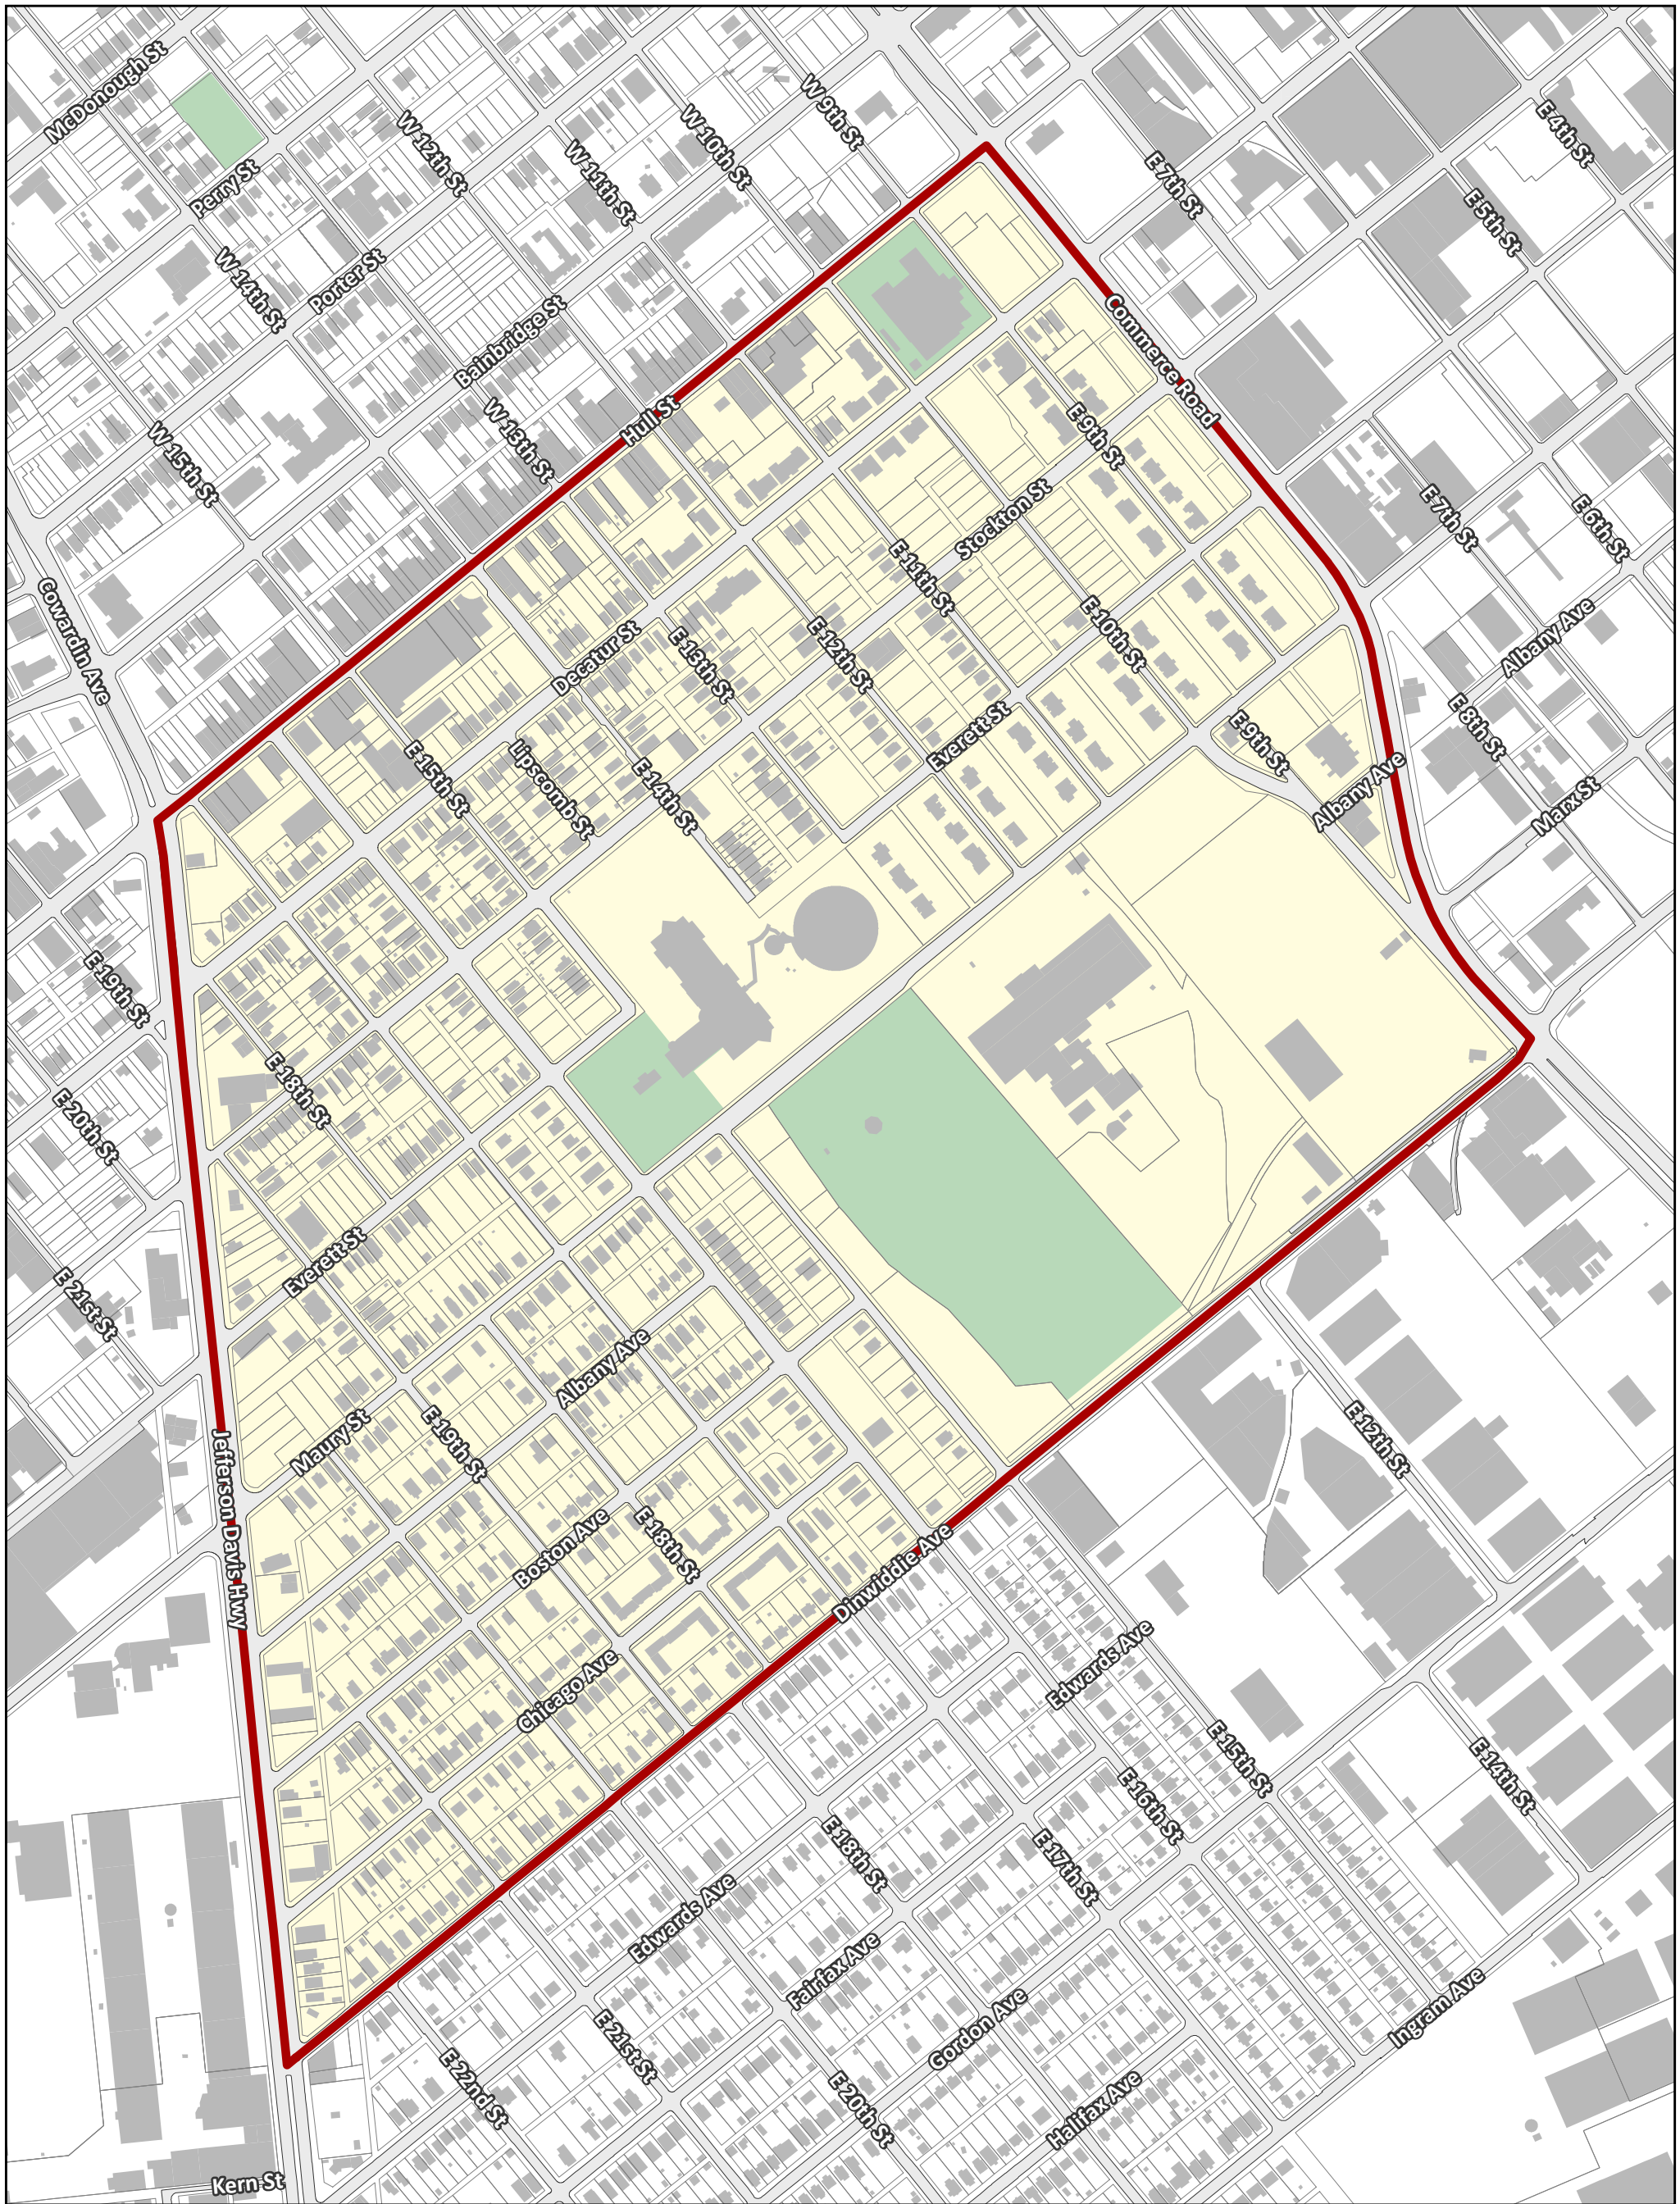

Historic Blackwell Neighborhood Association

City of Richmond, VA

Geographic Information Systems

Disclaimer:
The City of Richmond assumes no liability either for any errors, omissions, or inaccuracies in the information provided regardless of the cause of such or for any decision made, action taken, or action not taken by the user in reliance upon any maps or information rovided herein.

-  Association Boundary
-  City Boundary
-  Parcels
-  Buildings
-  Parks & Open Space
-  Water