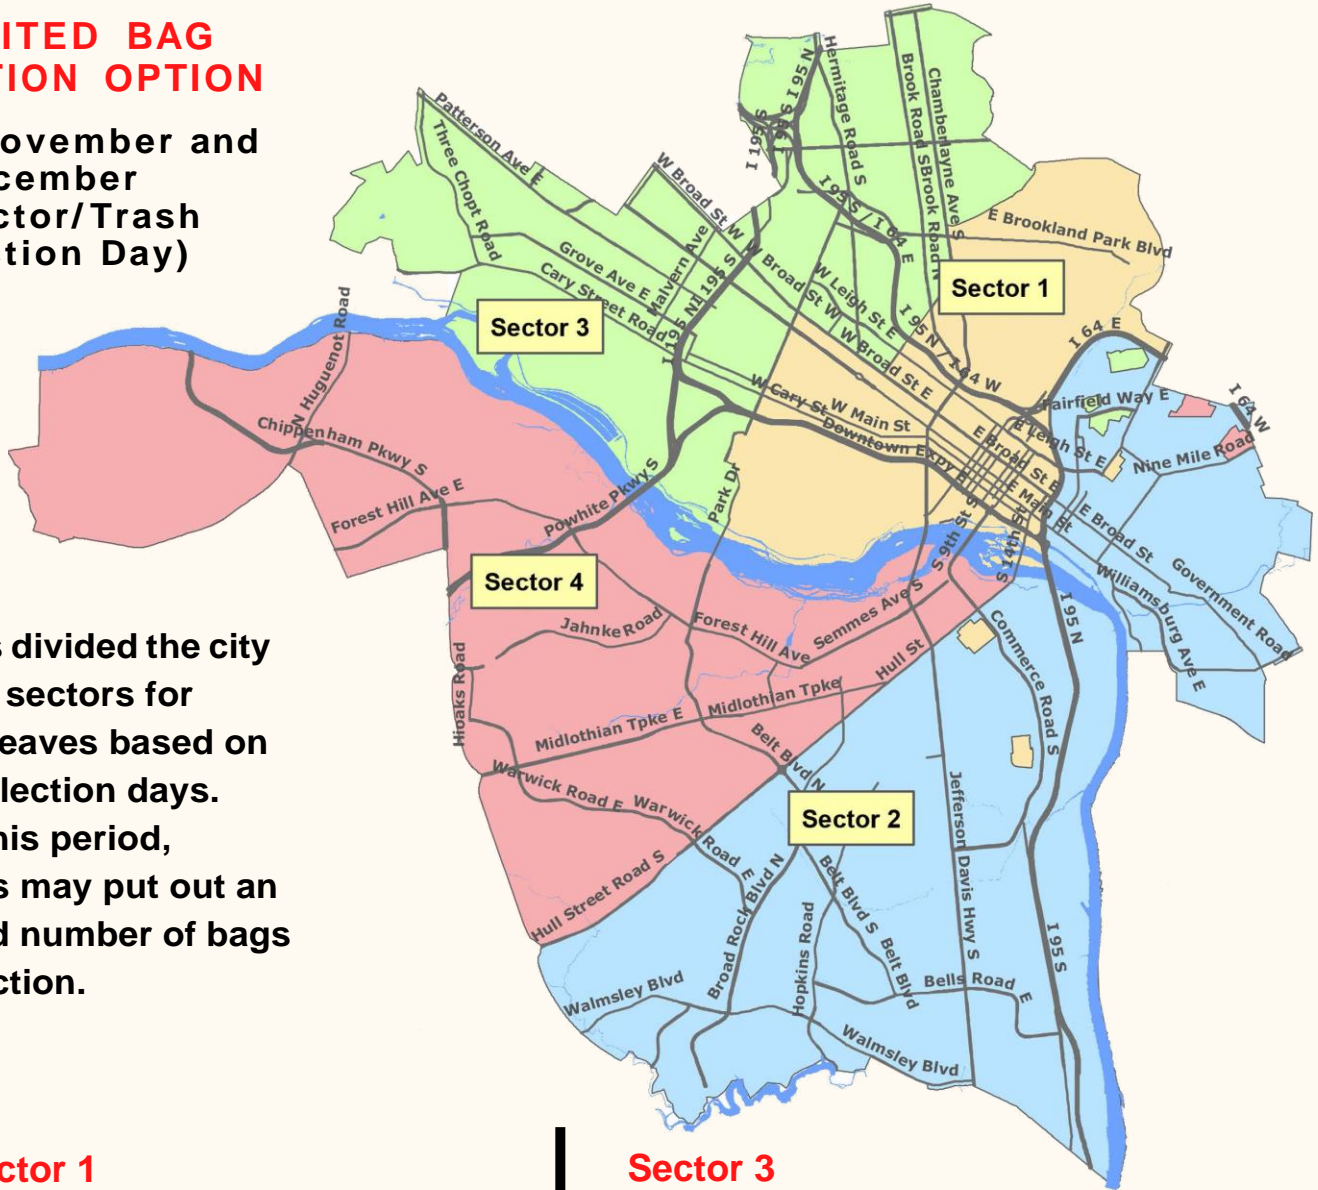

### UNLIMITED BAG COLLECTION OPTION

During November and December  
(by Sector/Trash Collection Day)

DPW has divided the city into four sectors for bagged leaves based on trash collection days. During this period, residents may put out an unlimited number of bags for collection.