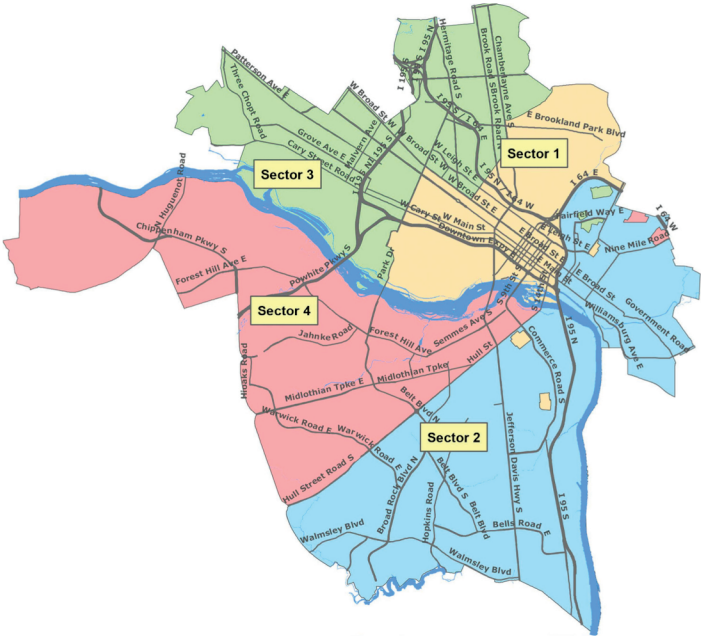

*A service request ID number is generated for requests made through RVA311.com, please include that number on your check/money order.

LEAF COLLECTION PROGRAM

2023-2024

UNLIMITED BAG COLLECTION OPTION

During November & December
(by Sector/Trash Collection Day)

DPW has divided the city into four sectors for bagged leaves based on trash collection days. During this period, residents may put out an unlimited number of bags for collection.

Wednesday Trash Collection (Sector 1)