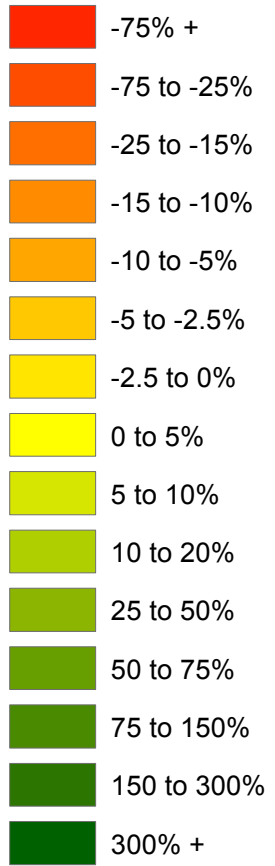

Population Change by Neighborhood: 2000 to 2010

City of Richmond, VA
Geographic Information Systems

Neighborhood Population Percent Change

Source:
U.S. Census Bureau,
2000 & 2010 Census

Disclaimer:
The City of Richmond assumes no liability either for any errors, omissions, or inaccuracies in the information provided regardless of the cause of such or for any decision made, action taken, or action not taken by the user in reliance upon any maps or information provided herein.

1 inch = 2 miles
1:100,000