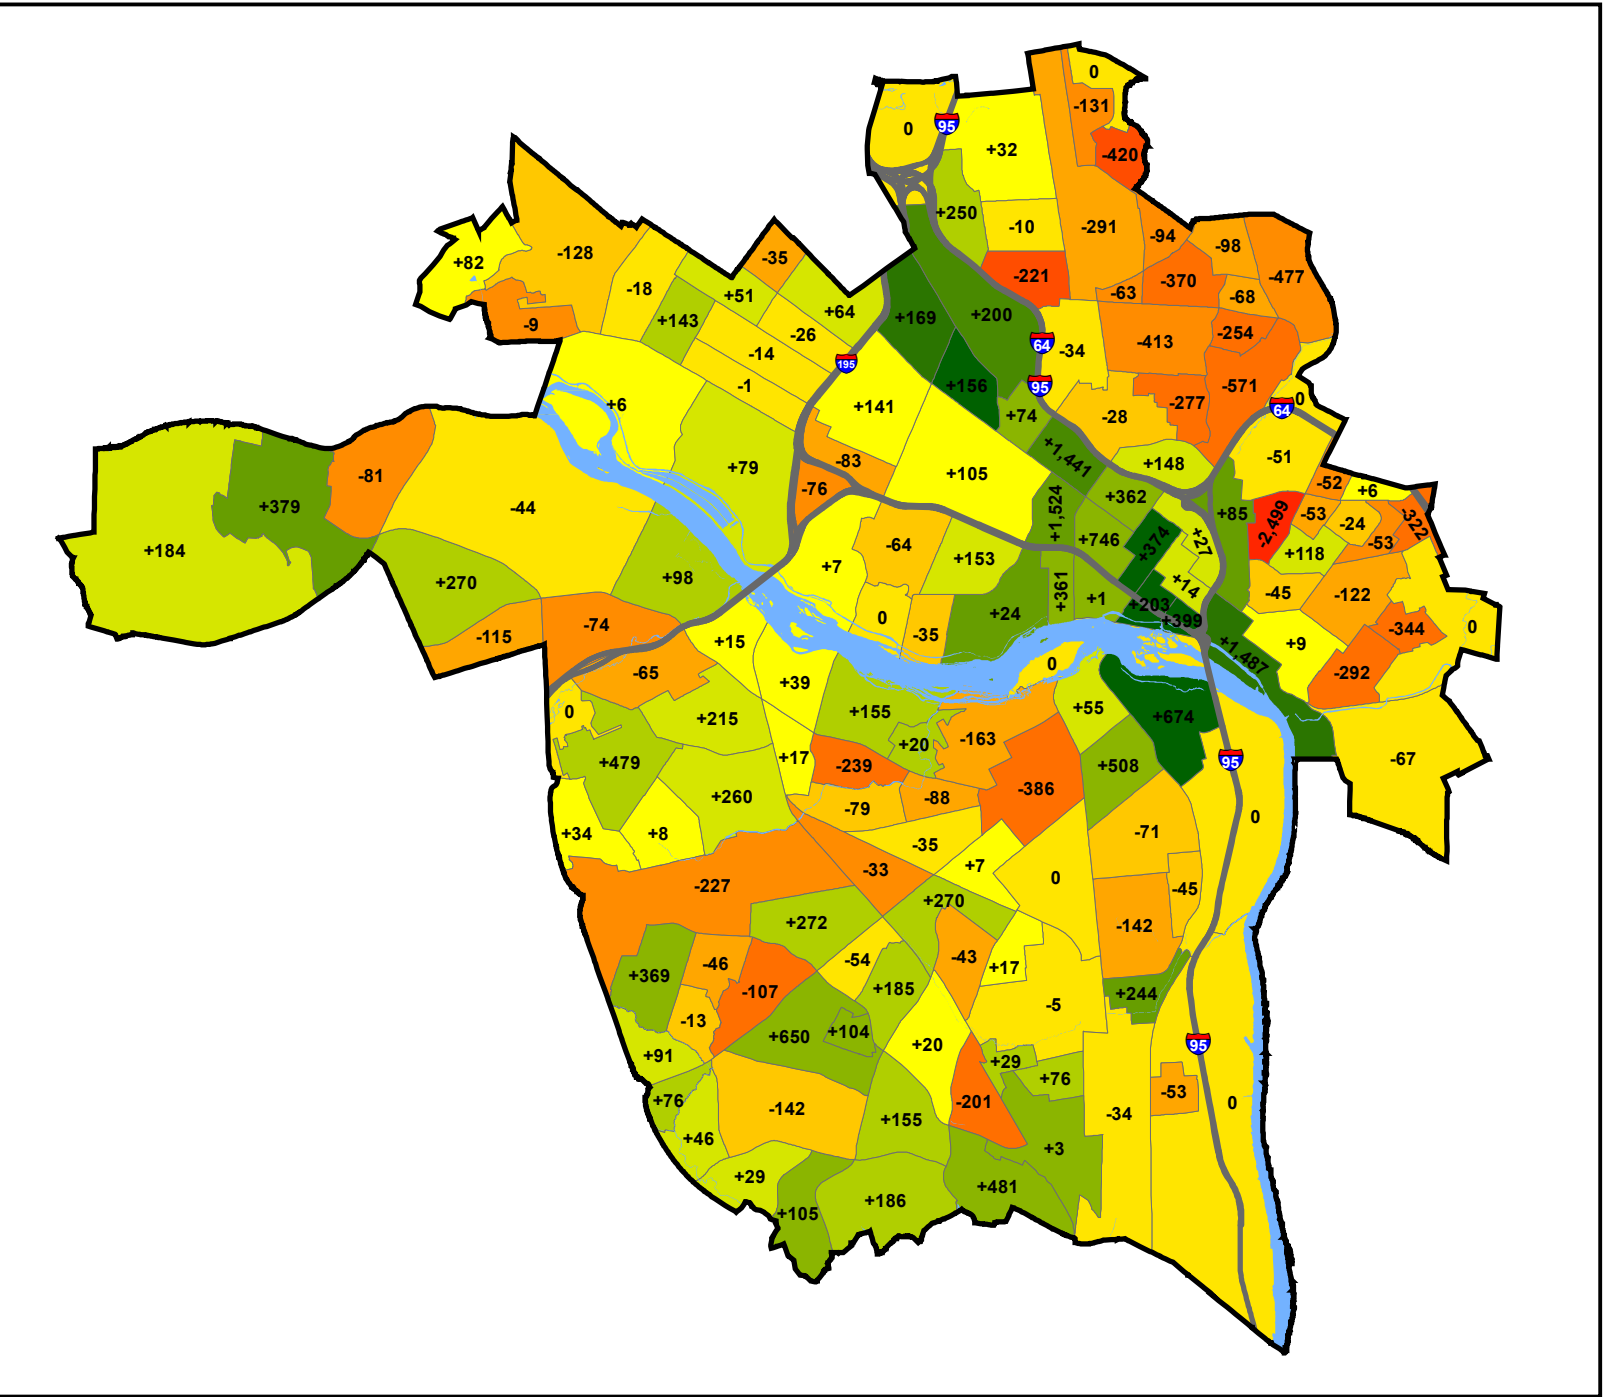

Population Change by Neighborhood: 2000 to 2010

City of Richmond, VA
Geographic Information Systems

Neighborhood Population Percent Change

Source:
U.S. Census Bureau,
2000 & 2010 Census

Disclaimer:
The City of Richmond assumes no liability either for any errors, omissions, or inaccuracies in the information provided regardless of the cause of such or for any decision made, action taken, or action not taken by the user in reliance upon any maps or information provided herein.

1 inch = 2 miles
1:100,000