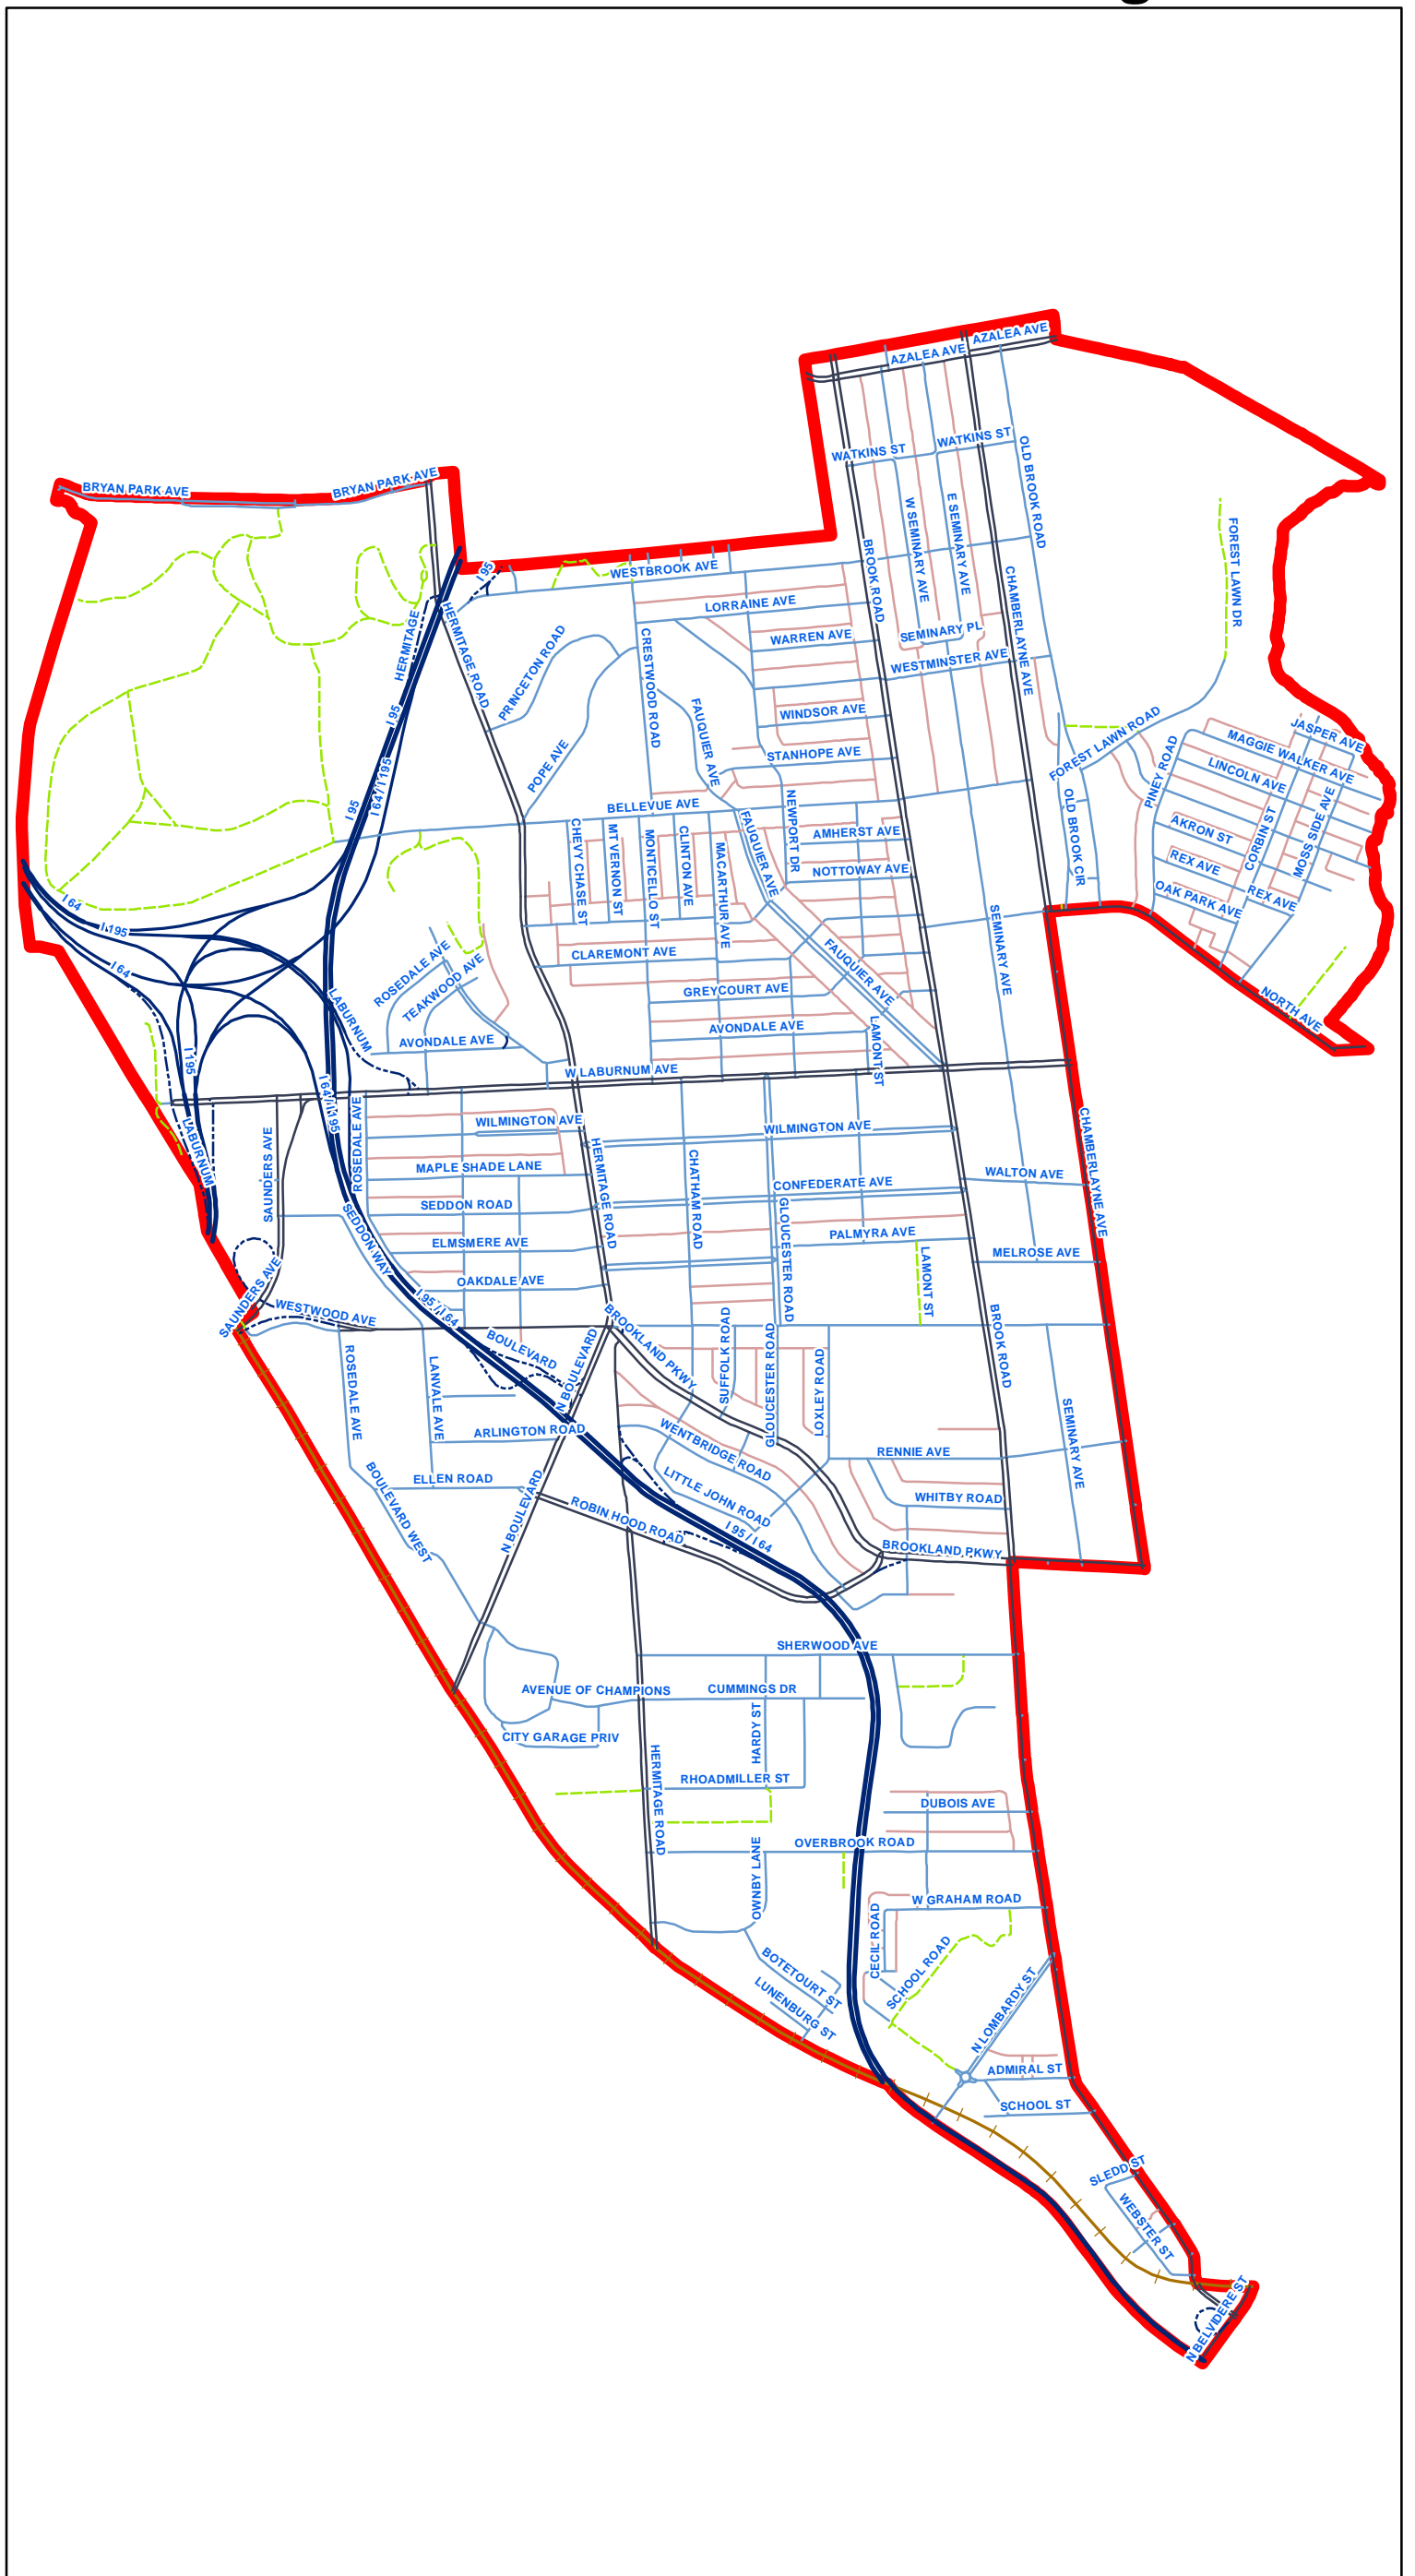

Street Sweeping Route 5: Bellevue/Sherwood Park/ Washington Park

City of Richmond, VA
Geographic Information Systems

Legend

StreetType

- Freeway
- Freeway Interchange
- Primary Road
- Secondary Road
- Ramp
- Alley
- Private Road
- Railroads
- Area 5