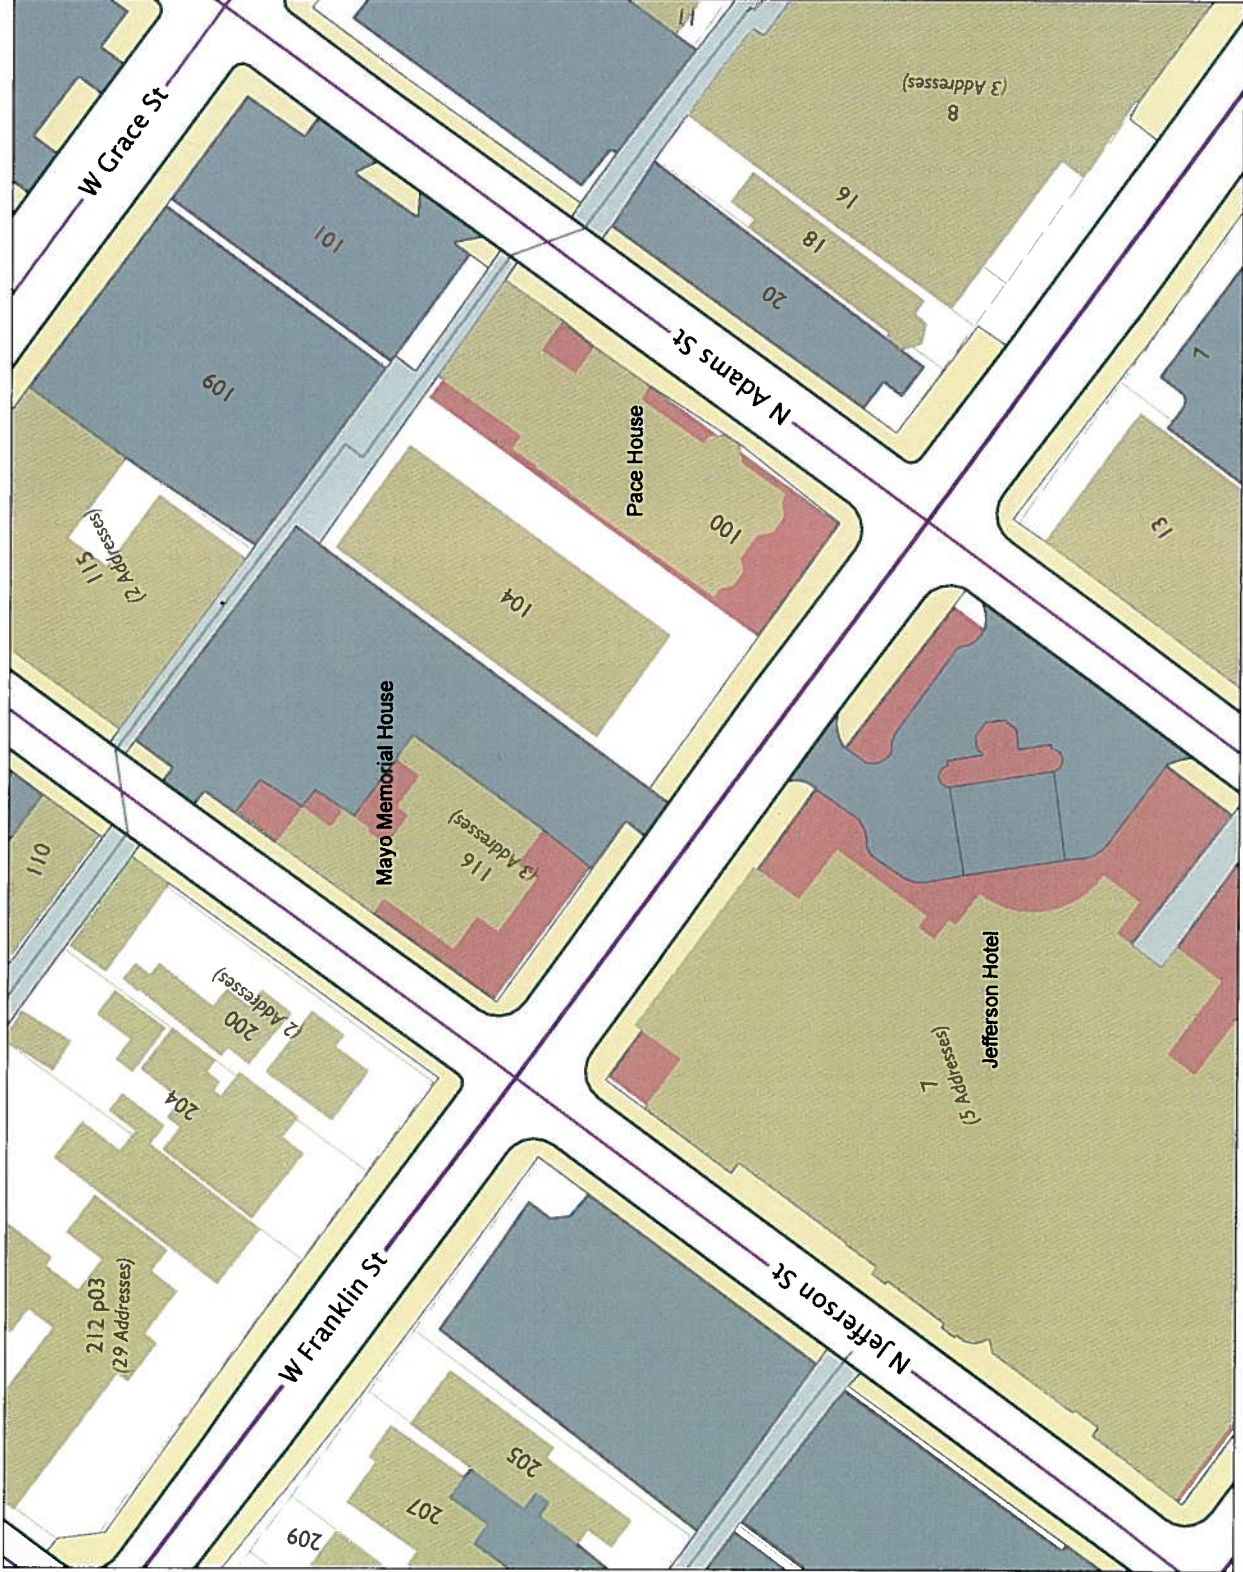

Mayo Memorial House - 110 W. Franklin Street

City of Richmond, VA
Geographic Information Systems

Legend