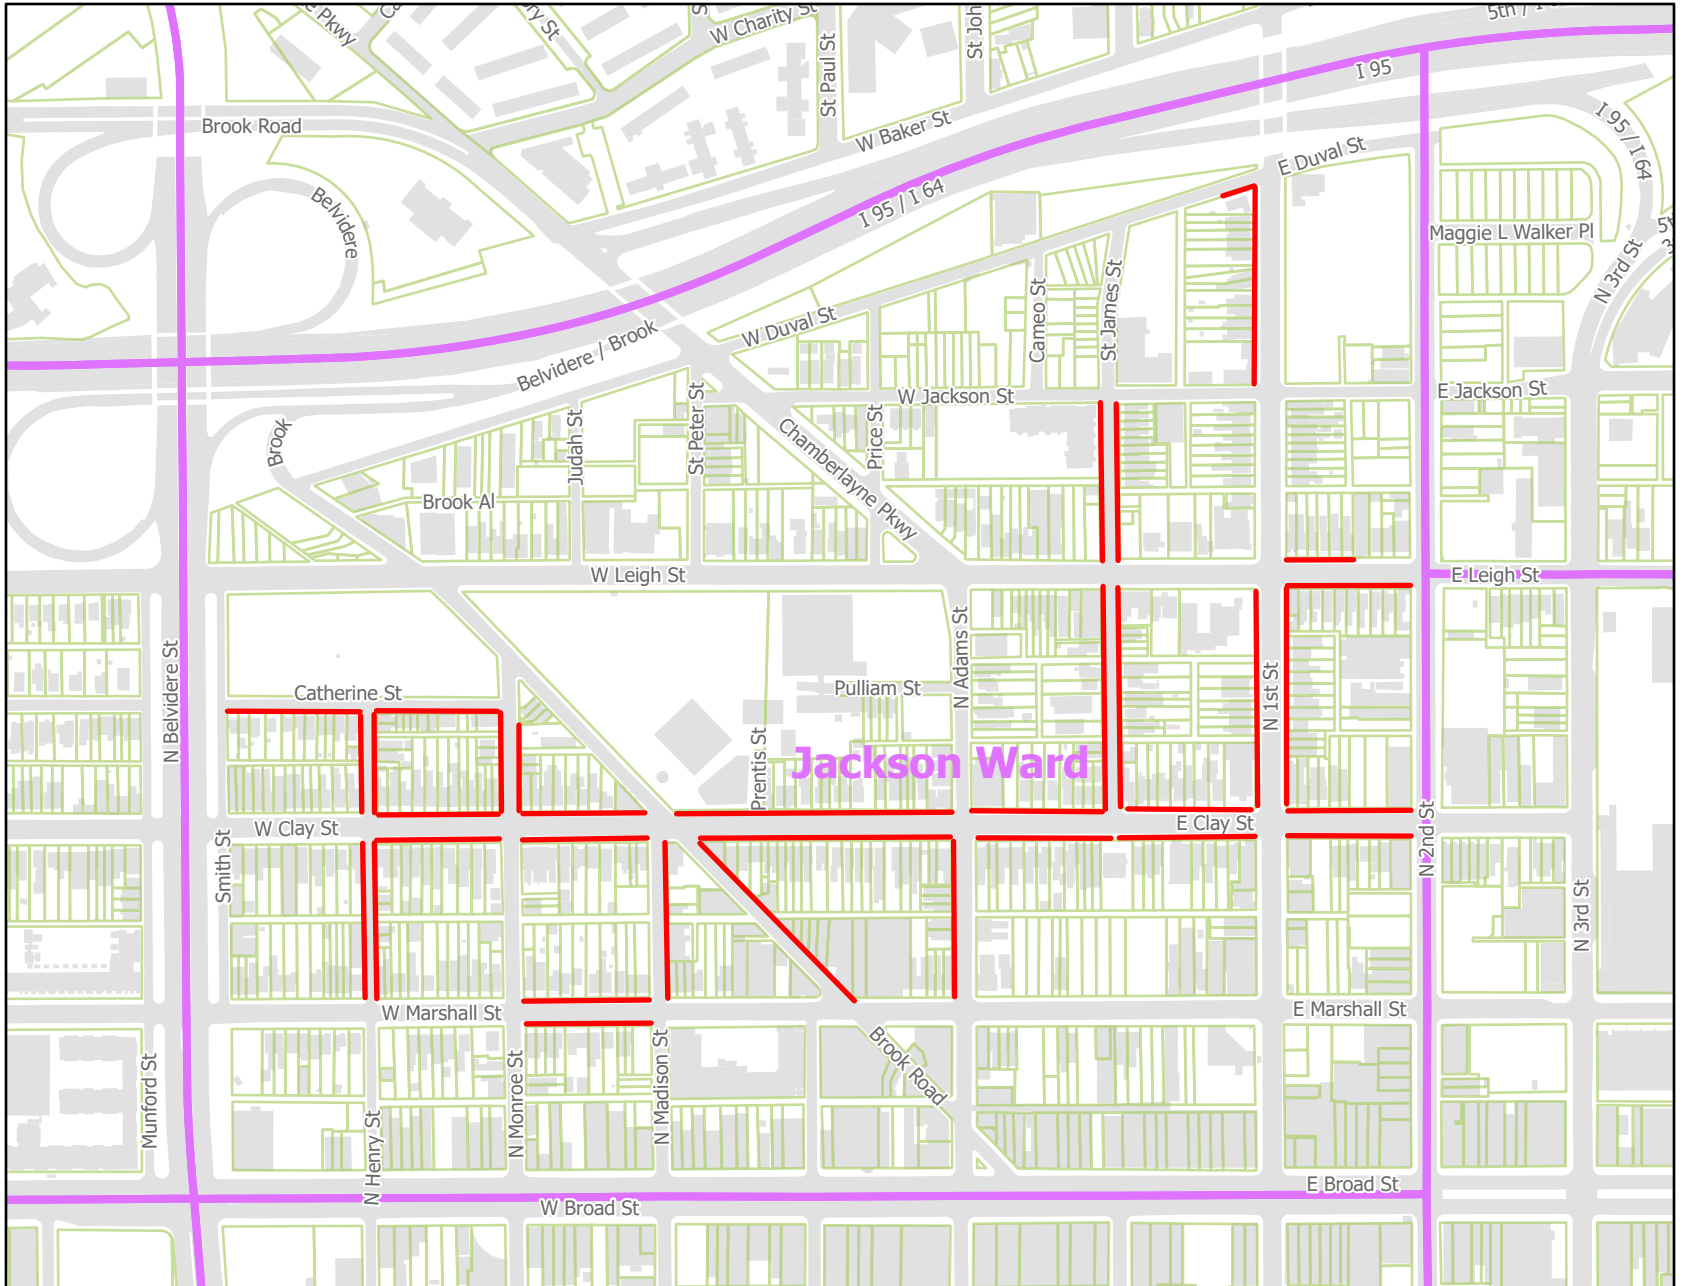

Jackson Ward Proposed Residential District

City of Richmond, Virginia