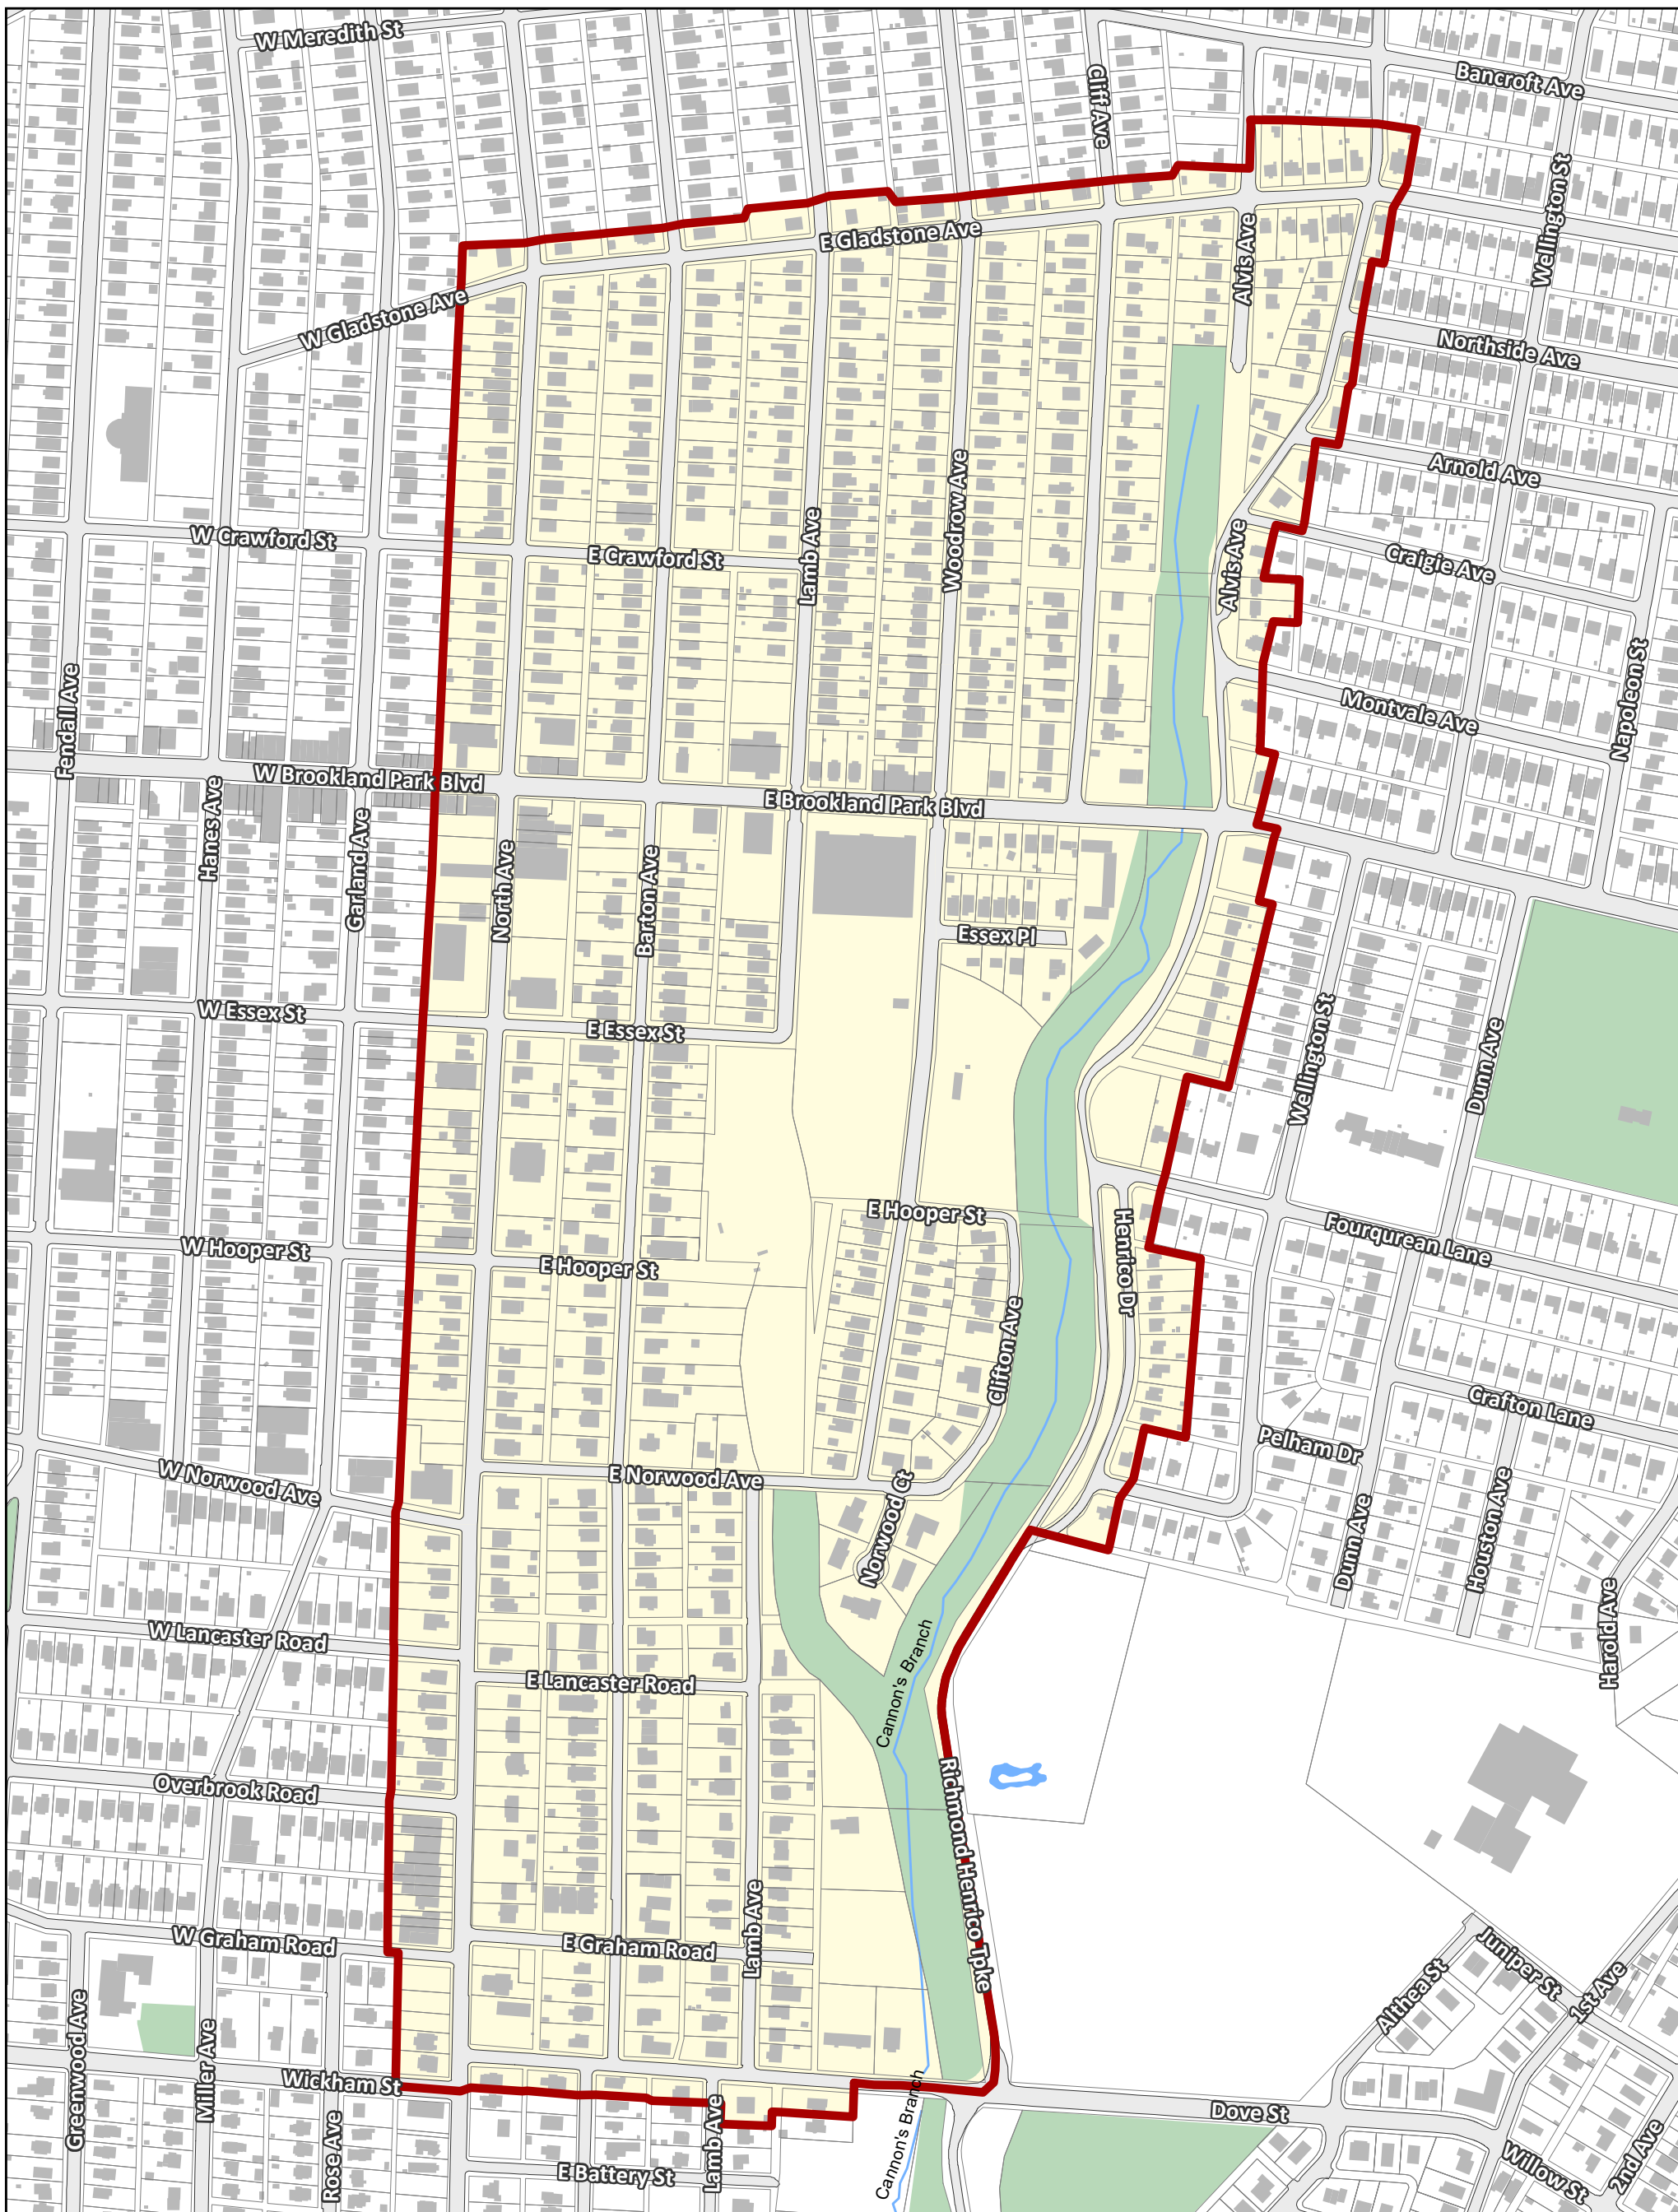

# North Barton Heights Civic Association

City of Richmond, VA

Geographic Information Systems

- Association Boundary
- City Boundary
- Parcels
- Buildings
- Parks & Open Space
- Water

Location Reference

Disclaimer:  
The City of Richmond assumes no liability either for any errors, omissions, or inaccuracies in the information provided regardless of the cause of such or for any decision made, action taken, or action not taken by the user in reliance upon any maps or information provided herein.