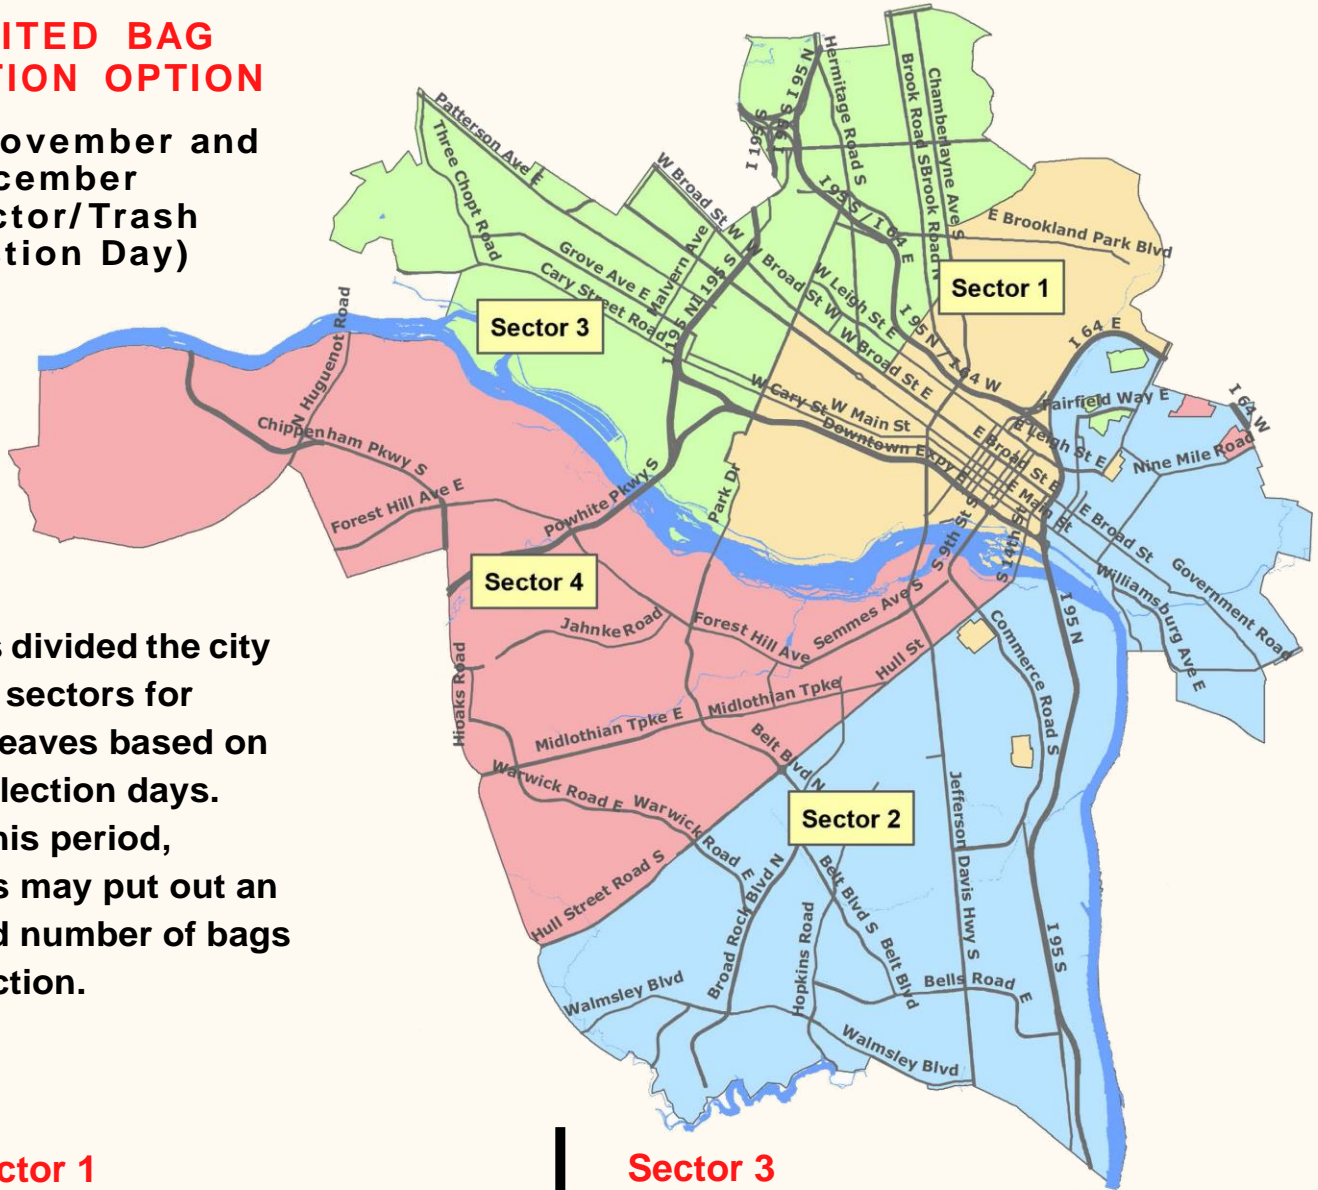

LEAF COLLECTION PROGRAM 2022-2023

UNLIMITED BAG COLLECTION OPTION

During November and December
(by Sector/Trash Collection Day)

DPW has divided the city into four sectors for bagged leaves based on trash collection days. During this period, residents may put out an unlimited number of bags for collection.

Sector 1

Wednesday Trash Collection

- ◆ All bagged leaves will be picked up between November 2 and November 16

Sector 3

Monday Trash Collection

- ◆ All bagged leaves will be picked up between November 28 and December 10

Sector 2

Thursday Trash Collection

- ◆ All bagged leaves will be picked up between November 17 and November 26

Sector 4

Tuesday Trash Collection

- ◆ All bagged leaves will be picked up between December 13 and December 30