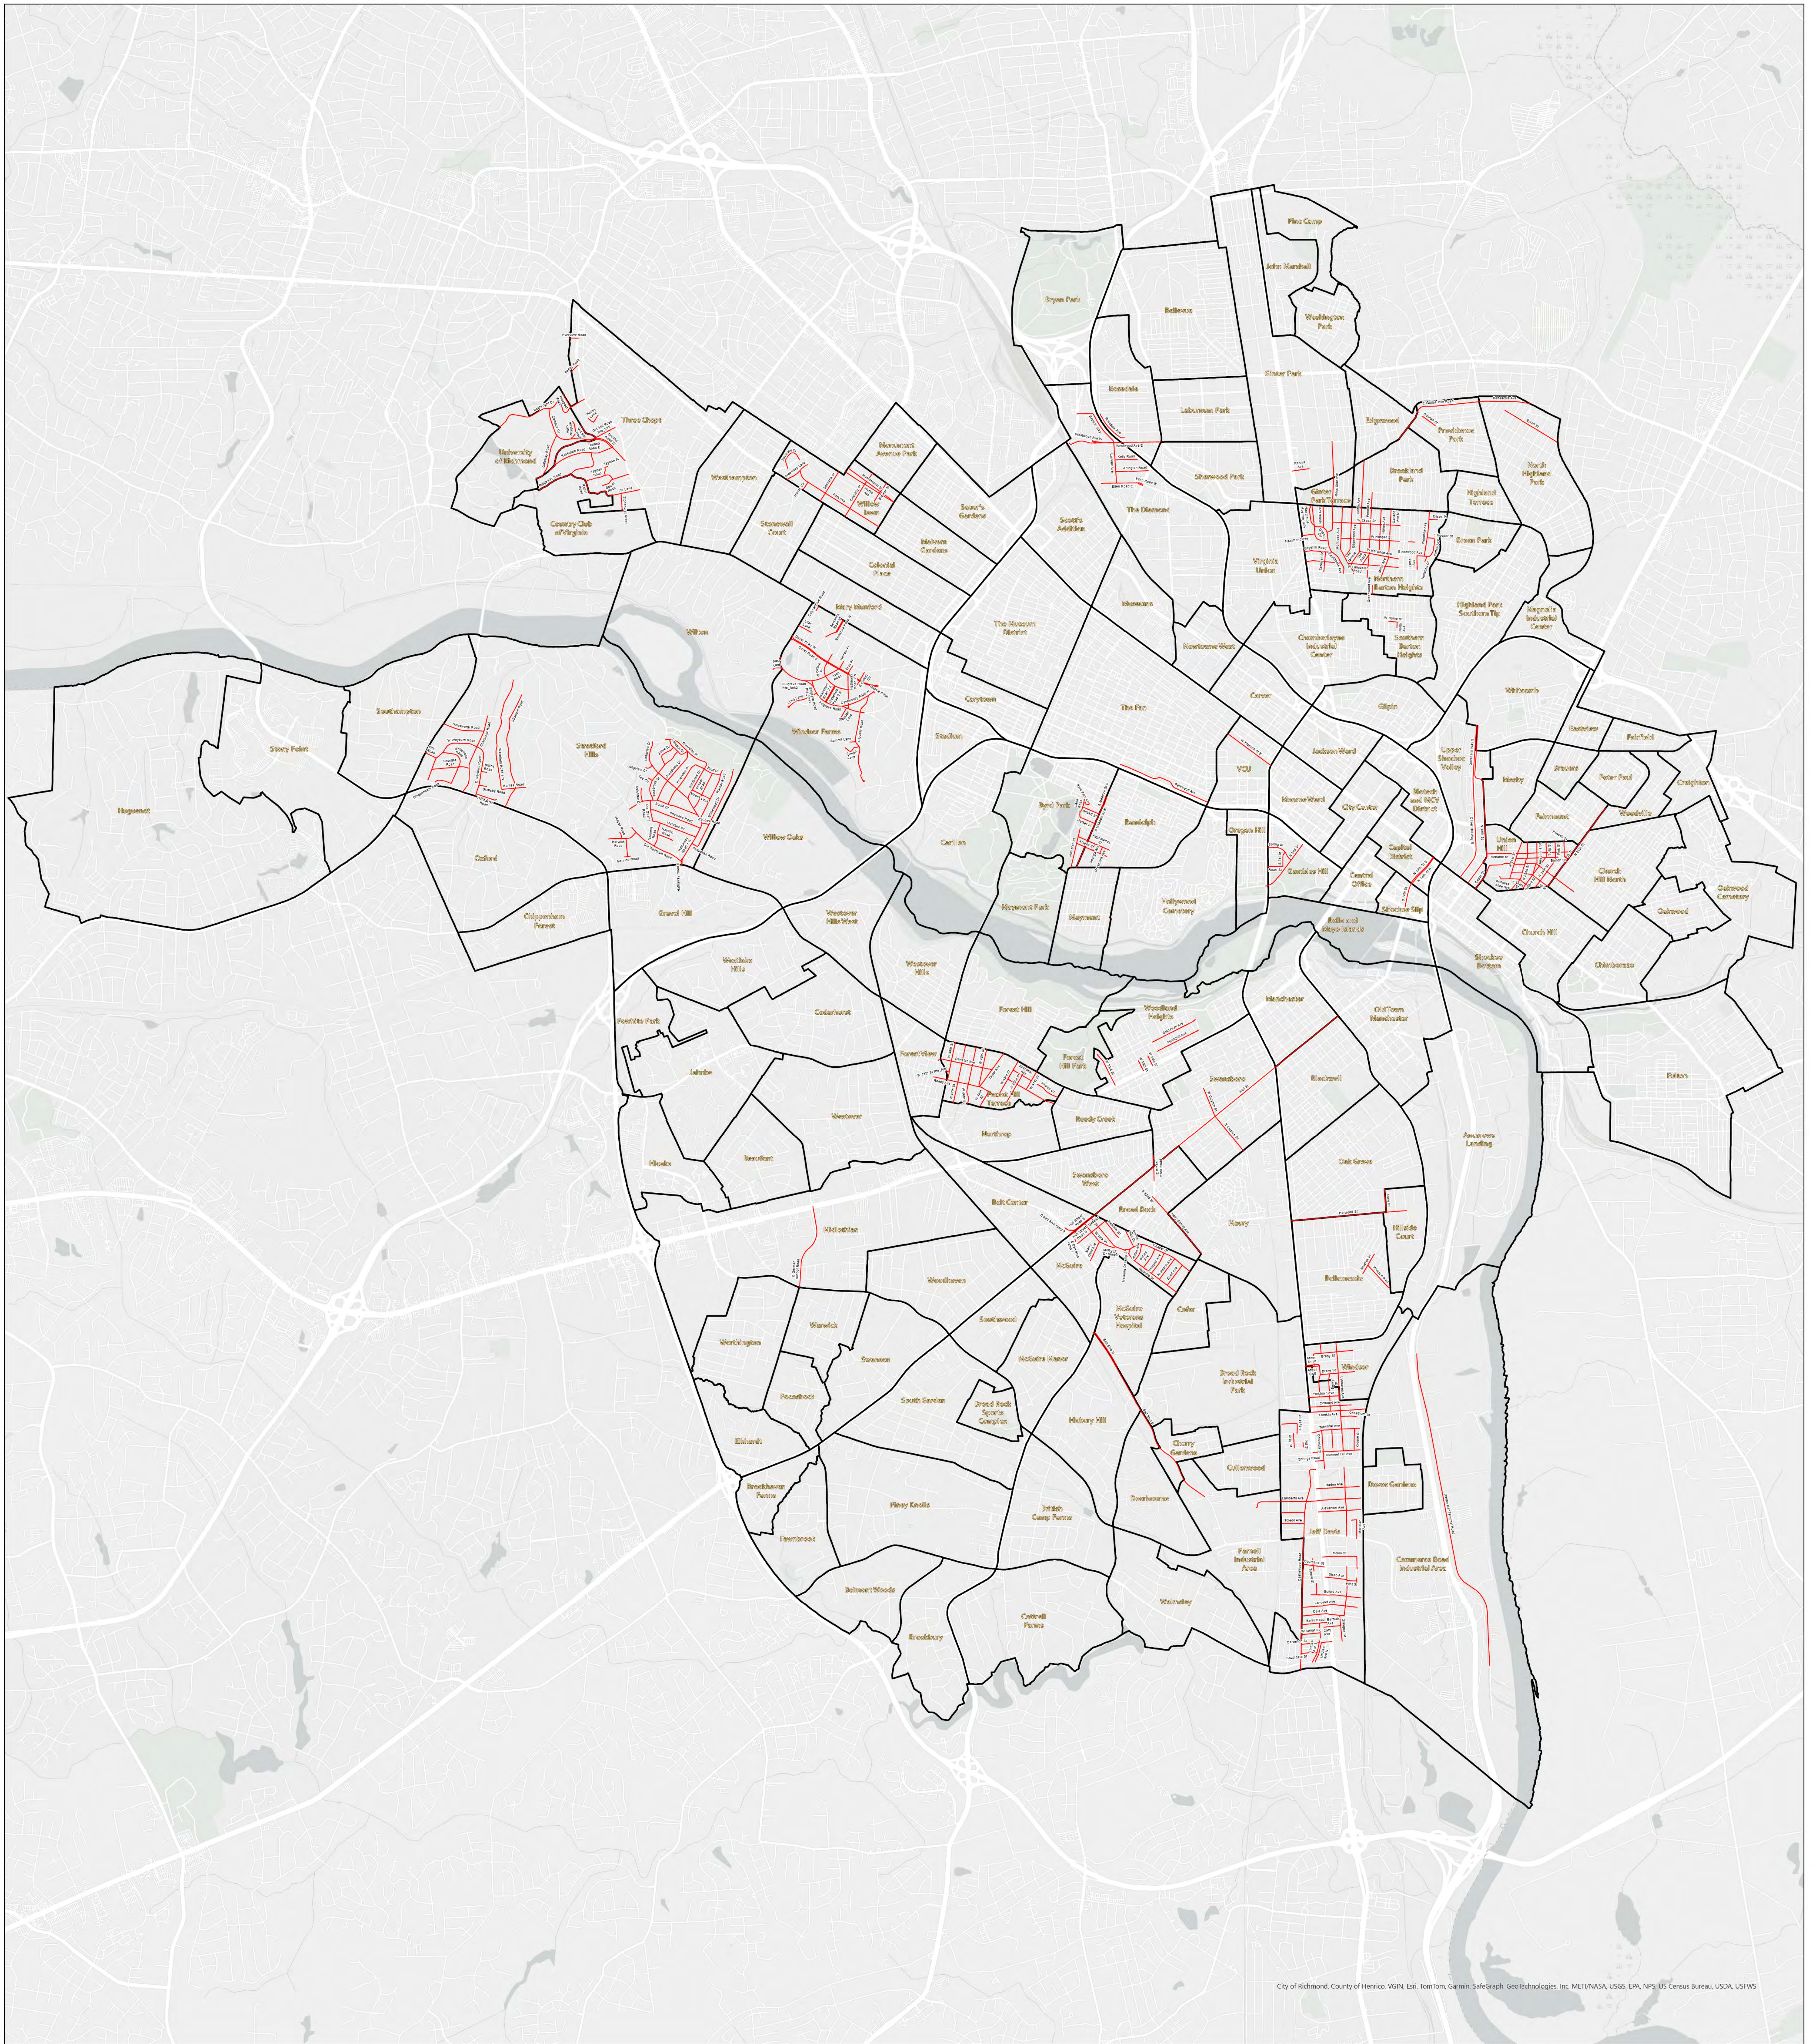

FY25 Paving Program (7/3/2024)

Location Reference

— Paving FY25
□ Neighborhoods

— Paving FY25
□ Neighborhoods

DEPARTMENT OF
PUBLIC WORKS