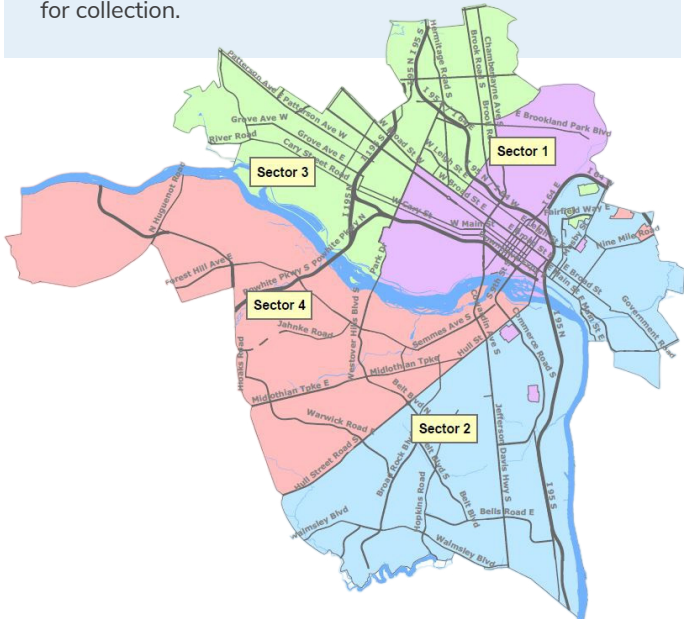

DEPARTMENT OF PUBLIC WORKS

2024-2025

Leaf Collection Program

Unlimited Bag Collection Option

During November & December (by sector/trash collection day)

DPW has divided the city into four sectors for bagged leaves based on trash collection days. During this period, residents may put out an unlimited number of bags for collection.

Wednesday Trash Collection (Sector 1)

Bagged leaves will be picked up between November 6 - November 20

Thursday Trash Collection (Sector 2)

Bagged leaves will be picked up between November 21 - December 1

Monday Trash Collection (Sector 3)

Bagged leaves will be picked up between December 3 - December 18

Tuesday Trash Collection (Sector 4)

Bagged leaves will be picked up between December 19 - December 31