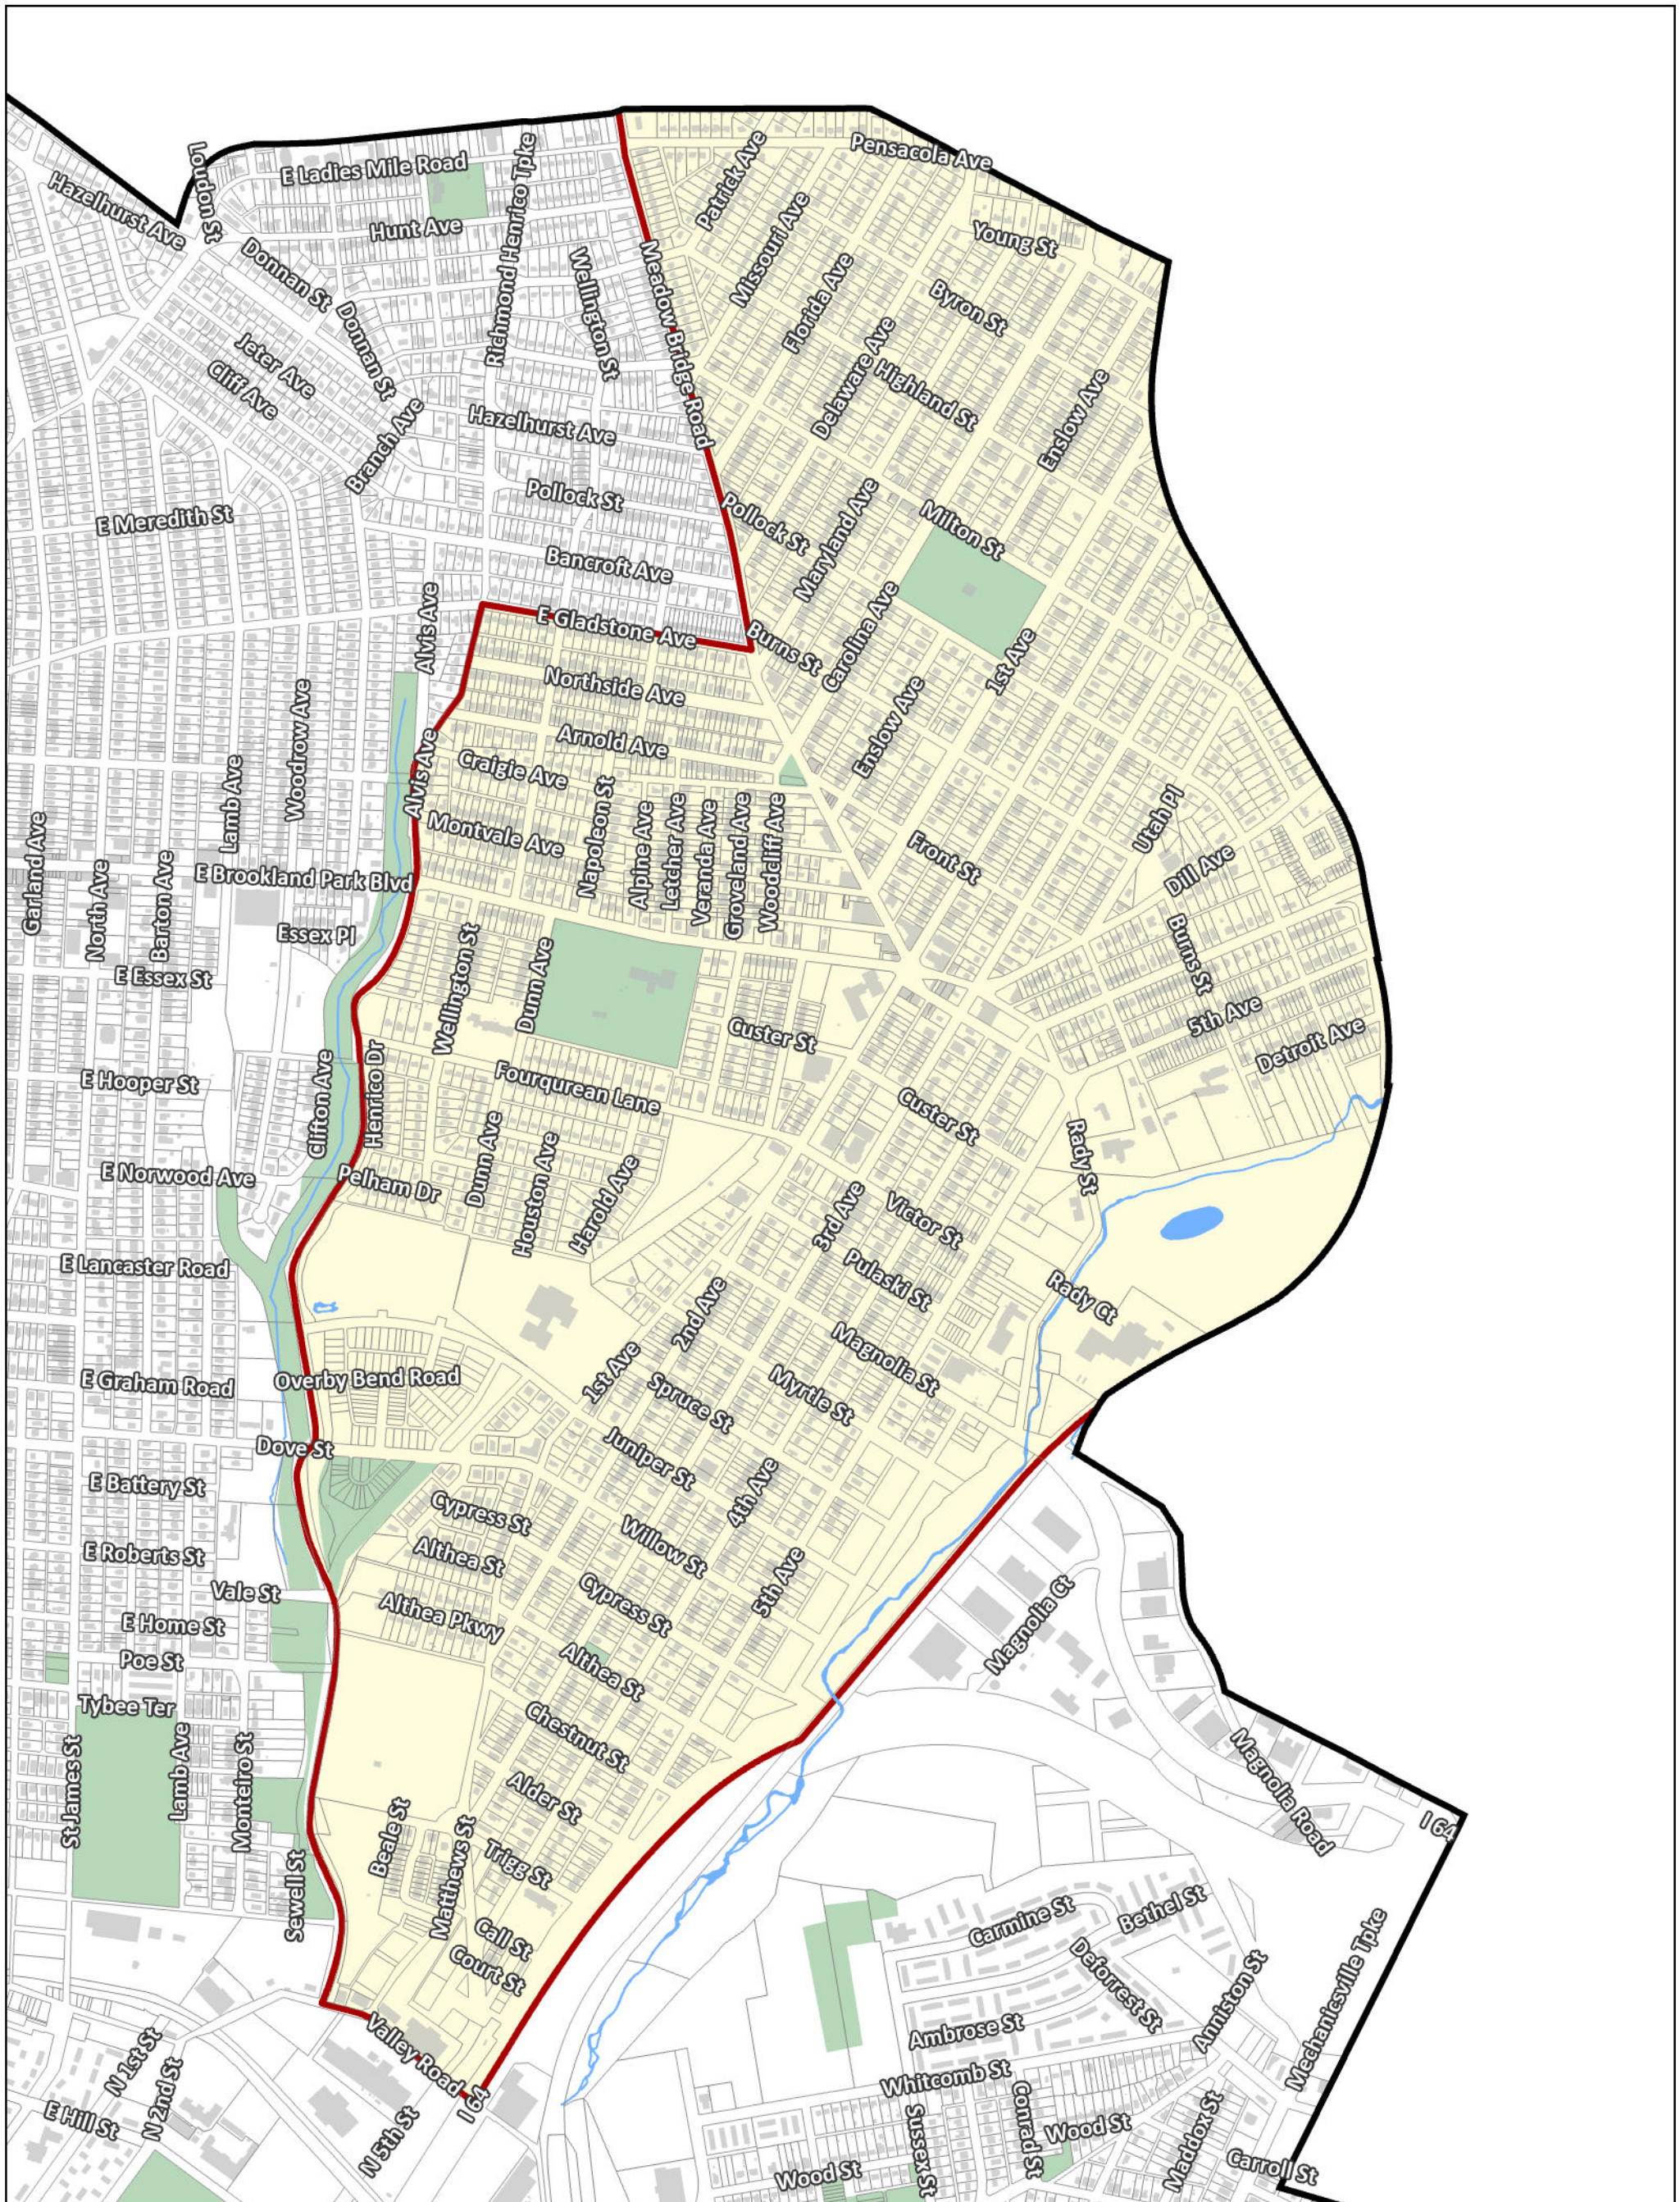

Highland Park Quality of Life Association

City of Richmond, VA
Geographic Information Systems

- Association Boundary
- City Boundary
- Parcels
- Buildings
- Parks & Open Space
- Water

Disclaimer:
The City of Richmond assumes no liability either for any errors, omissions, or inaccuracies in the information provided regardless of the cause of such or for any decision made, action taken, or action not taken by the user in reliance upon any maps or information provided herein.