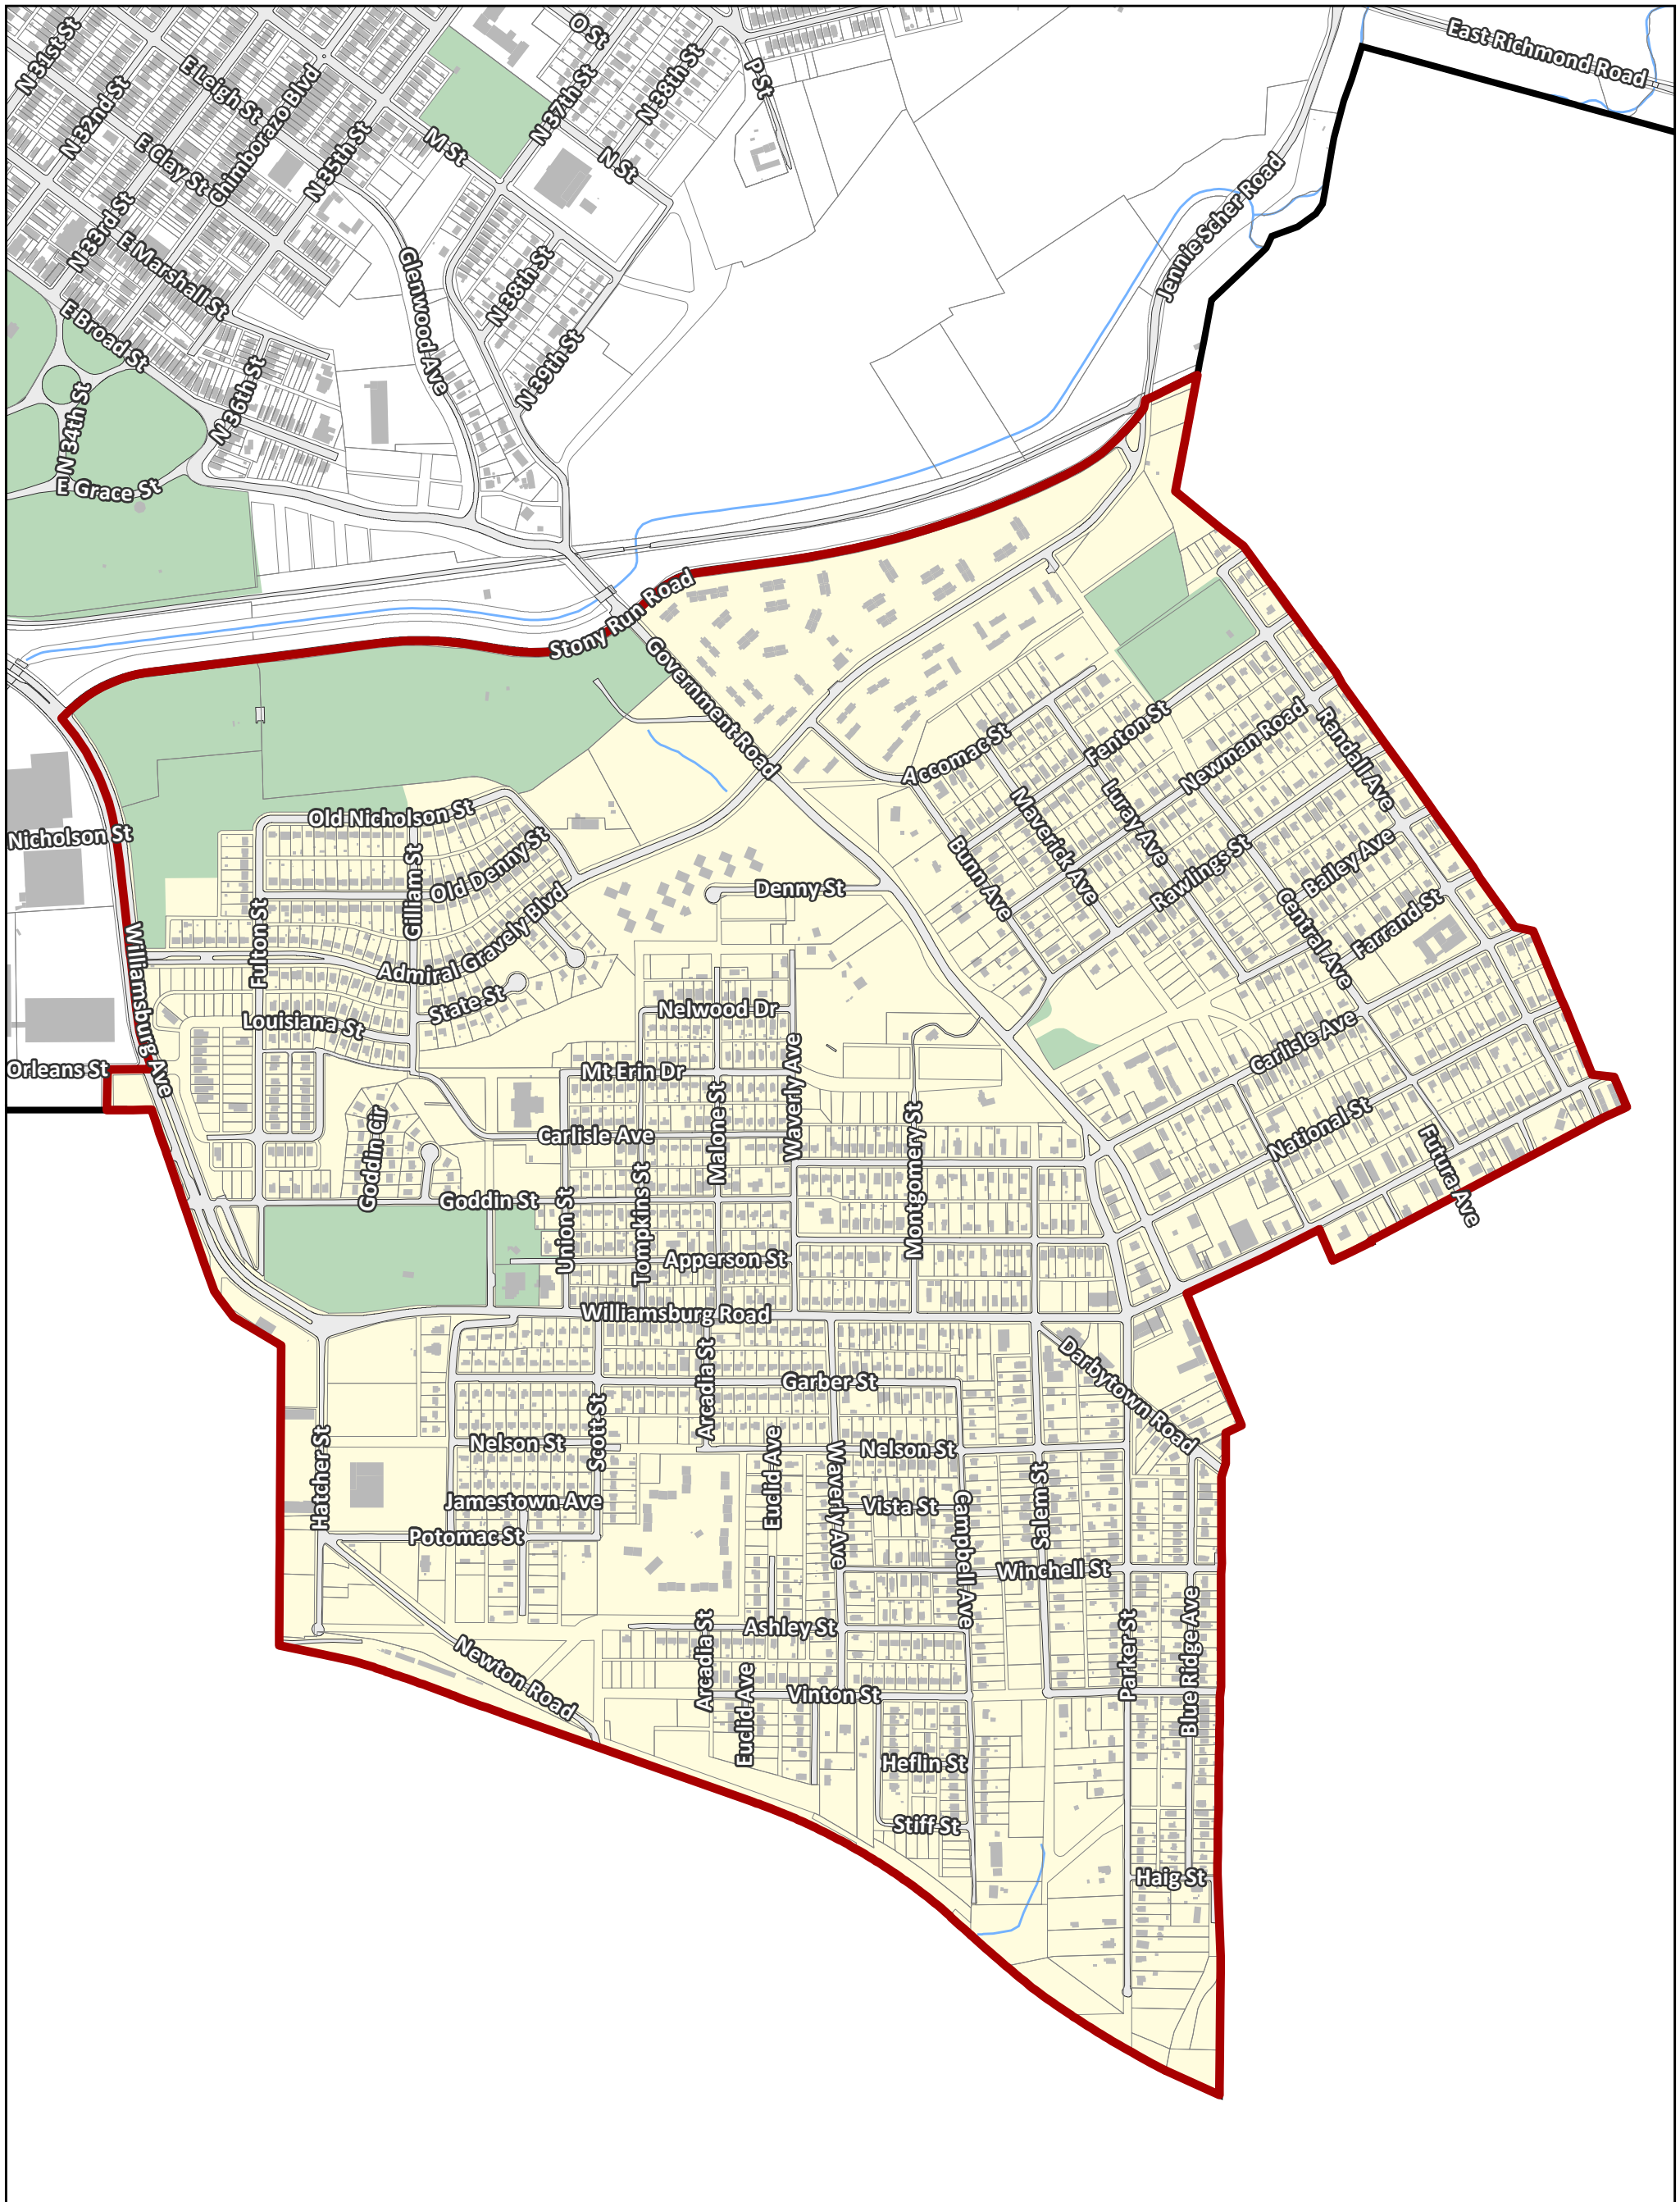

Greater Fulton Hill Civic Association

City of Richmond, VA

Geographic Information Systems

- Association Boundary
- City Boundary
- Parcels
- Buildings
- Parks & Open Space
- Water

Disclaimer:
 The City of Richmond assumes no liability either for any errors, omissions, or inaccuracies in the information provided regardless of the cause of such or for any decision made, action taken, or action not taken by the user in reliance upon any maps or information rovided herein.