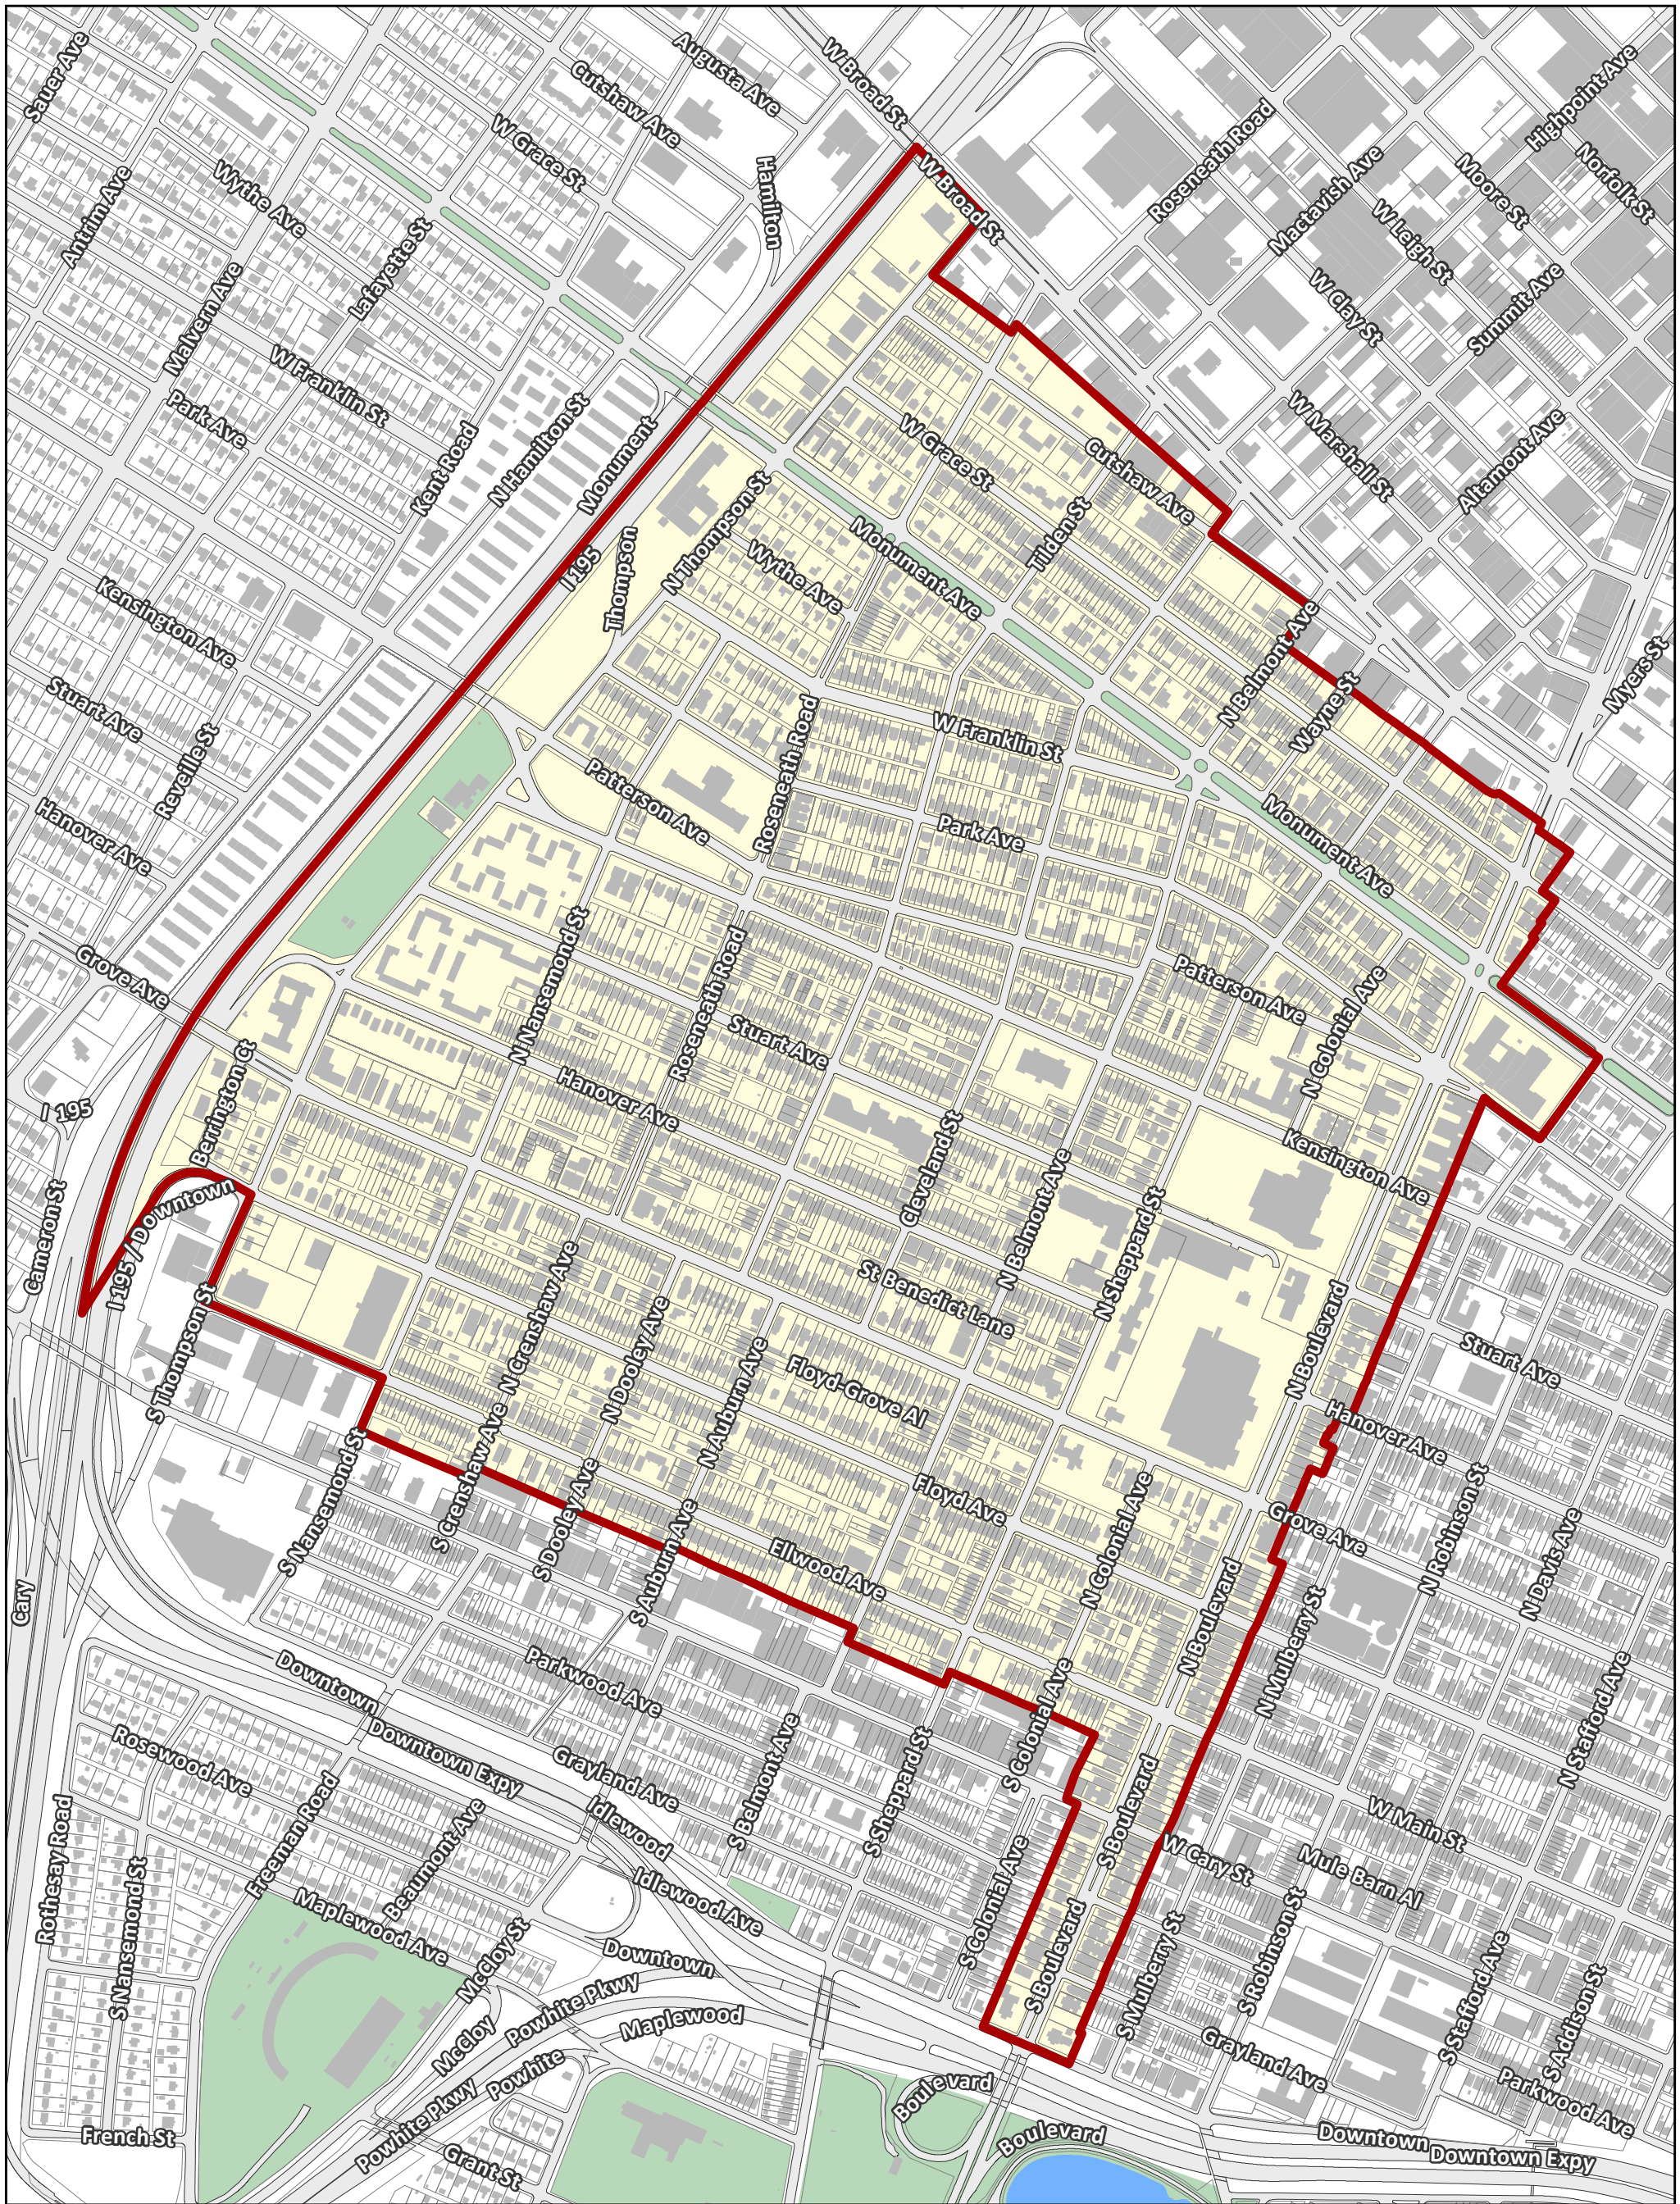

# Museum District Association

City of Richmond, VA

Geographic Information Systems

- Association Boundary
- City Boundary
- Parcels
- Buildings
- Parks & Open Space
- Water

Disclaimer:  
The City of Richmond assumes no liability either for any errors, omissions, or inaccuracies in the information provided regardless of the cause of such or for any decision made, action taken, or action not taken by the user in reliance upon any maps or information rovided herein.