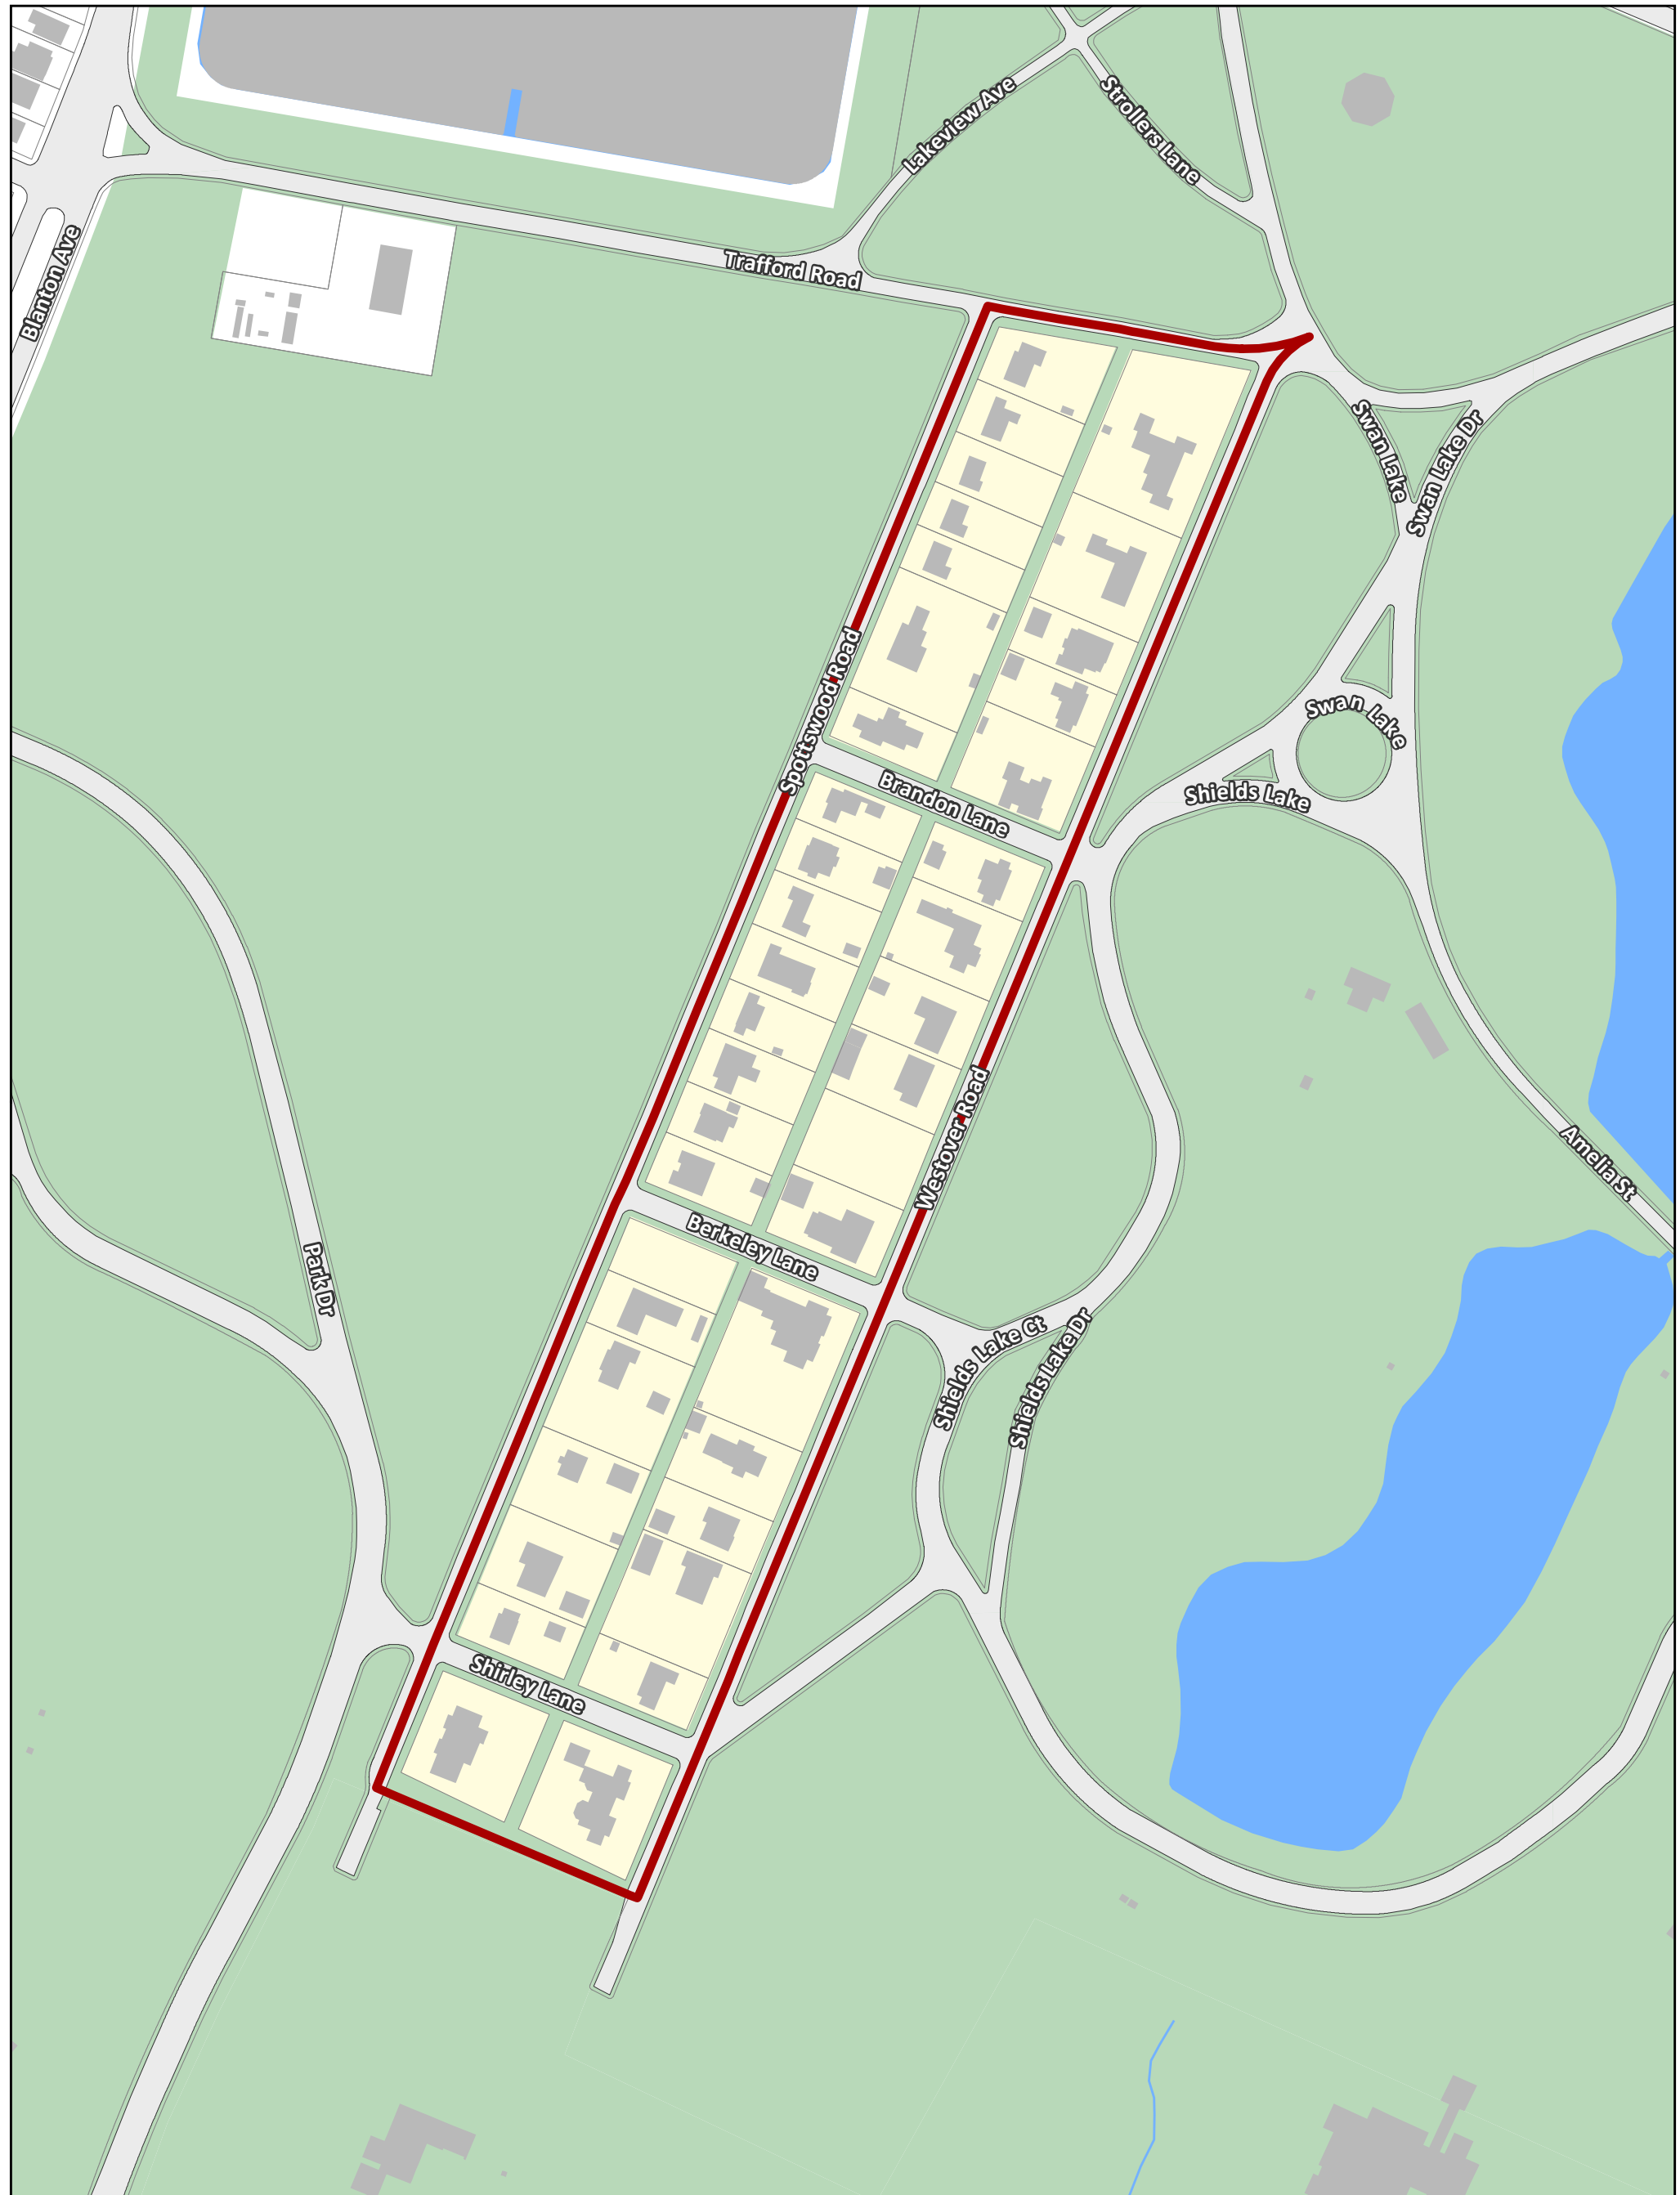

# William Byrd Terrace Civic Association

City of Richmond, VA

Geographic Information Systems

Disclaimer:  
The City of Richmond assumes no liability either for any errors, omissions, or inaccuracies in the information provided regardless of the cause of such or for any decision made, action taken, or action not taken by the user in reliance upon any maps or information rovided herein.

- |   |                      |   |                    |
|---|----------------------|---|--------------------|
|  | Association Boundary |  | Buildings          |
|  | City Boundary        |  | Parks & Open Space |
|  | Parcels              |  | Water              |

Location Reference