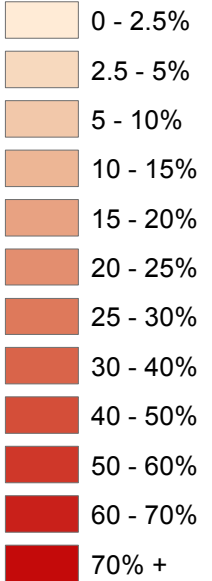

No Vehicle Households - 2009-2013 ACS

City of Richmond, VA
Geographic Information Systems

No Vehicle Households percent

Source:
U.S. Census Bureau,
2009-2013 American Community Survey

Disclaimer:
The City of Richmond assumes no liability either for any errors, omissions, or inaccuracies in the information provided regardless of the cause of such or for any decision made, action taken, or action not taken by the user in reliance upon any maps or information provided herein.

1 inch = 2 miles
1:100,000