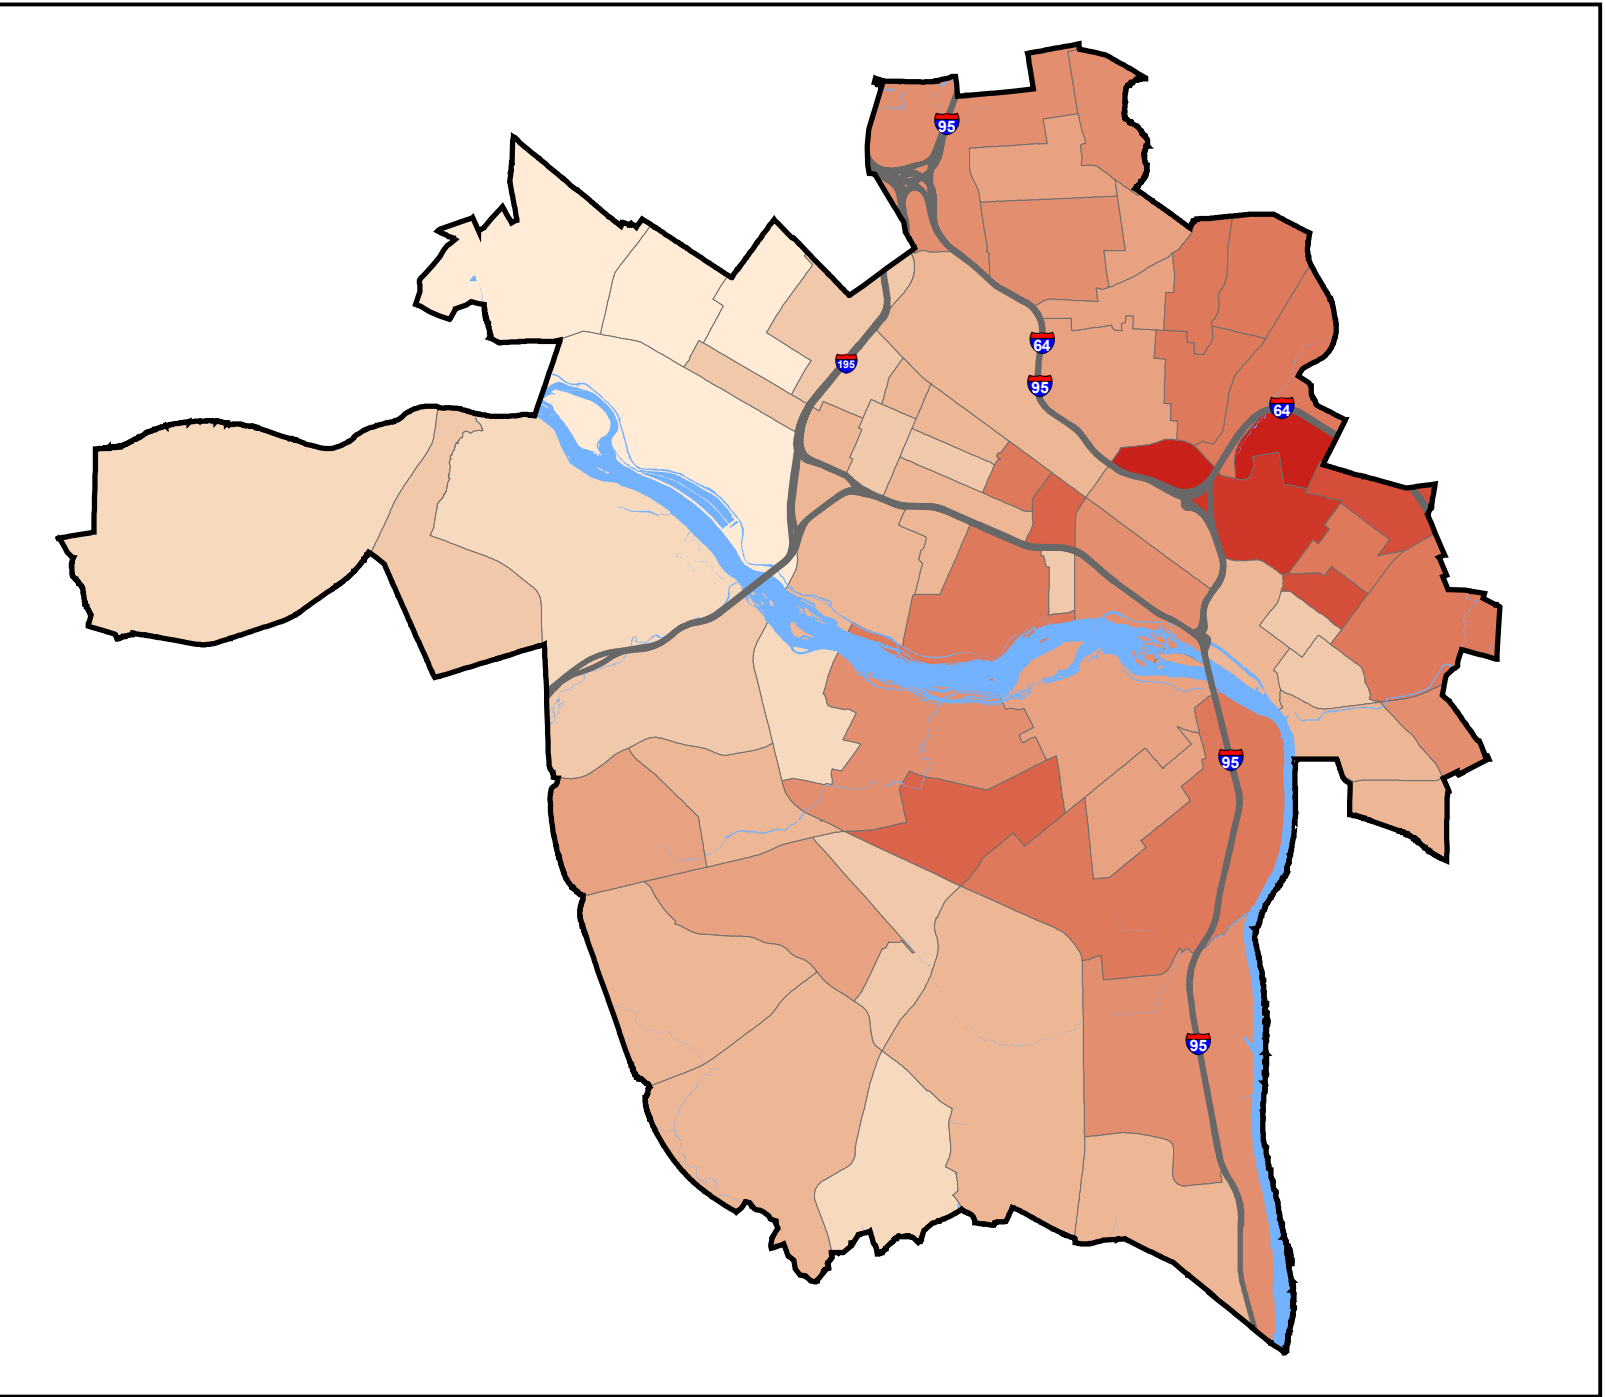

No Vehicle Households - 2009-2013 ACS

City of Richmond, VA
Geographic Information Systems

No Vehicle Households percent

Source:
U.S. Census Bureau,
2009-2013 American Community Survey

Disclaimer:
The City of Richmond assumes no liability either for any errors, omissions, or inaccuracies in the information provided regardless of the cause of such or for any decision made, action taken, or action not taken by the user in reliance upon any maps or information provided herein.

1 inch = 2 miles
1:100,000